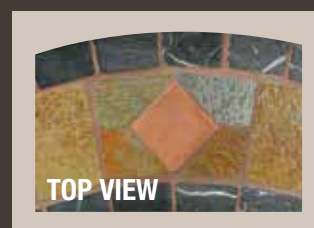

Slate and Marble Wood Burning Outdoor Firebowl with Copper Accents

WAD820SP

Product Dimensions:
34 in. Dia. x 21.5 in.

Black Wood Burning Outdoor Firebowl with Geometric Design

WAD1412SP

Product Dimensions:
32 in. Dia. x 24.8 in.