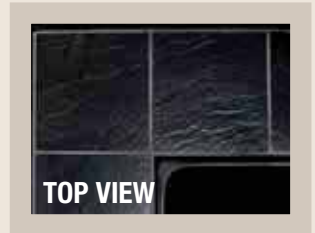

### LP Gas Outdoor Firebowl with Slate Mantel

GAD1399SP

- 30,000 BTU Stainless Steel Burner
- Hidden Control Panel with Electronic Ignition
- Slate Tile Mantel with Steel Bowl
- Includes Black Glass

**Product Dimensions:**

32.1 in. x 32.1 in. x 24.2 in.

### LP Gas Outdoor Firebowl with Steel Mantel

GAD1325SP

- 30,000 BTU Stainless Steel Burner
- Hidden Control Panel with Electronic Ignition
- Steel Mantel and Bowl
- Includes Lava Rock

**Product Dimensions:**