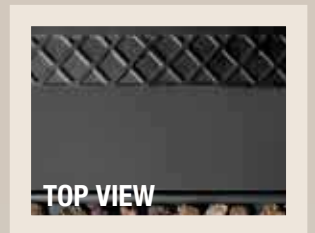

Product Dimensions:

32.1 in. x 32.1 in. x 27.6 in.