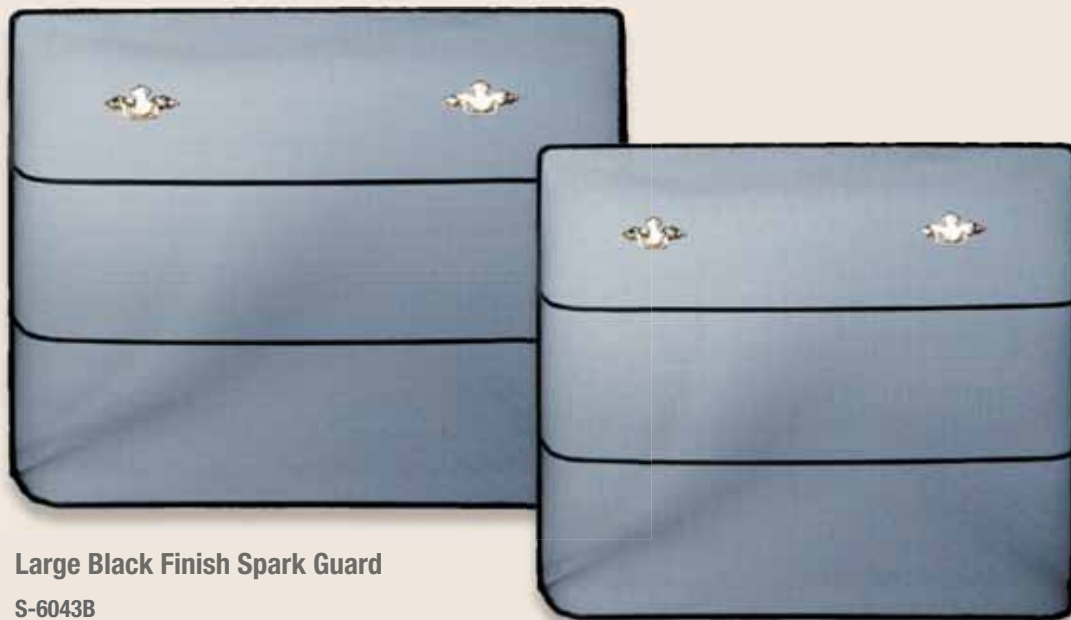

Creating Special Moments.

**Large Black Finish Spark Guard**

**S-6043B**

**Product Dimensions:**

33 in. High x 43 in. Wide (11.3 lbs.)

**Small Black Finish Spark Guard**

**S-6037B**

**Product Dimensions:**

31 in. High x 37 in. Wide (10 lbs.)