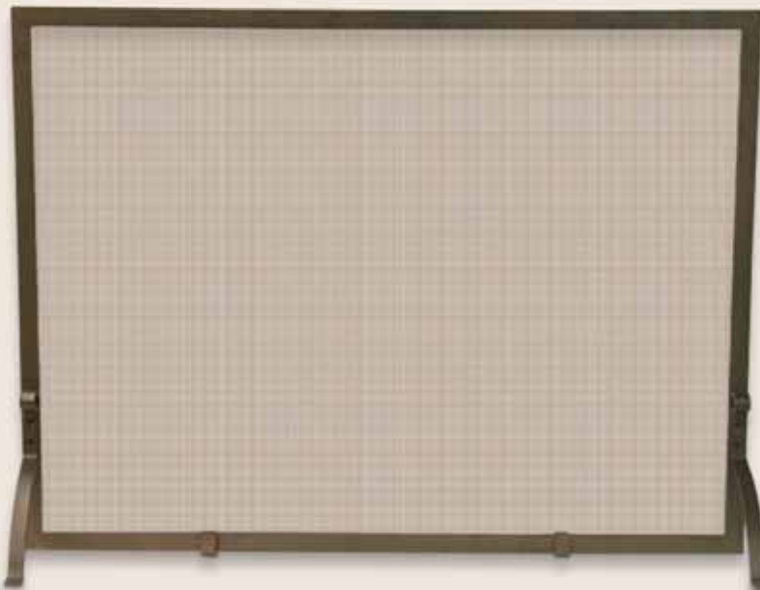

**Single Panel Bronze Finish
Screen with Decorative Scroll**

S-1615

Product Dimensions:
33 in. High x 44 in. Wide (15.4 lbs.)

**Single Panel Curved Bronze
Finish Screen**

S-1667

Product Dimensions:
31 in. High x 41 in. Wide (14.5 lbs.)

**Single Panel Bronze Finish
Screen**

S-1642

Product Dimensions:
33 in. High x 44 in. Wide (13.2 lbs.)