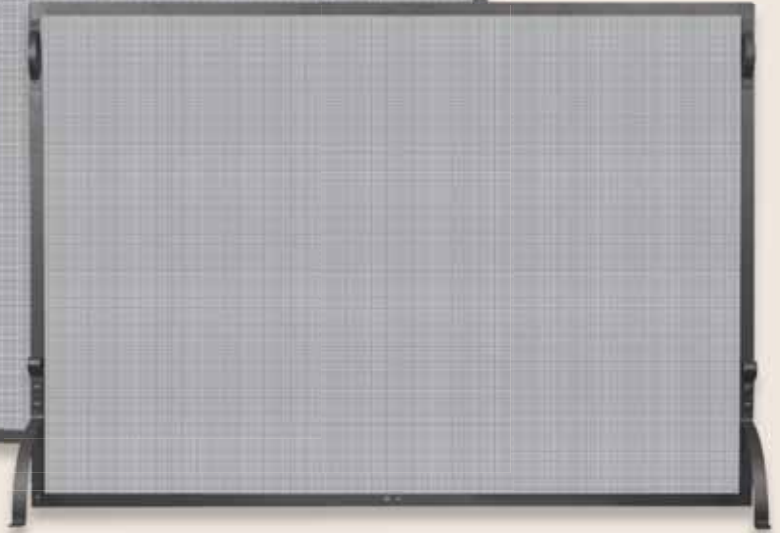

Single Panel Black Wrought Iron Screen, Large

S-1075

Product Dimensions:
35 in. High x 50 in. Wide
(17.4 lbs.)

Single Panel Black Wrought Iron Screen, Medium

S-1028

Product Dimensions:
33 in. High x 44 in. Wide (18.6 lbs.)

Single Panel Black Wrought Iron Screen, Small

S-1127

Product Dimensions:
31.5 in. High x 41 in. Wide (16.5 lbs.)

3 Fold Black Wrought Iron Arch Top with Doors

S-1066

Product Dimensions:
31 in. High x 39 in. Wide (16.2 lbs.)