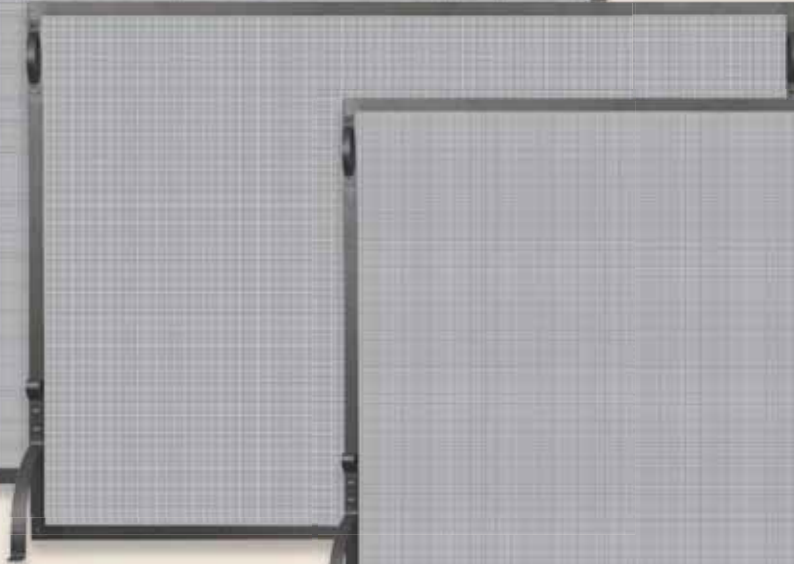

Single Panel Black Wrought Iron Screen, Large

S-1075

Product Dimensions:
35 in. High x 50 in. Wide
(17.4 lbs.)

Single Panel Black Wrought Iron Screen, Medium

S-1028

Product Dimensions:
33 in. High x 44 in. Wide (18.6 lbs.)

Single Panel Black Wrought Iron Screen, Small

S-1127

Product Dimensions:
31.5 in. High x 41 in. Wide (16.5 lbs.)

3 Fold Black Wrought Iron Arch Top with Doors

S-1066

Product Dimensions:
31 in. High x 39 in. Wide (16.2 lbs.)