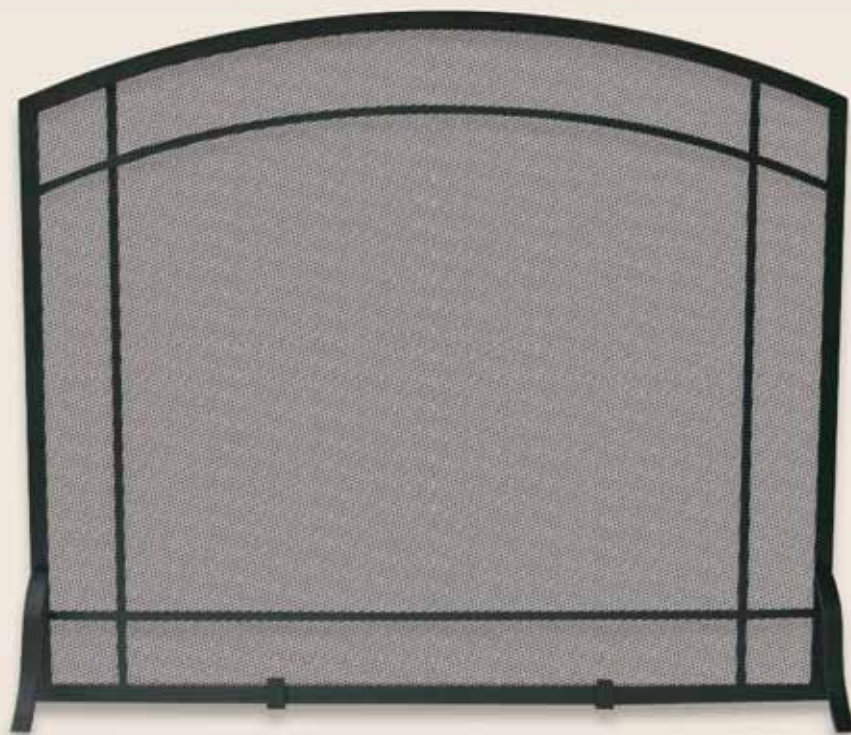

**Single Panel Black Wrought Iron
Screen with Decorative Scroll**

S-1025

Product Dimensions:

33 in. High x 44 in. Wide (15.4 lbs.)

**Single Panel Black Wrought Iron
Screen with Mission Design**

S-1029

Product Dimensions:

33 in. High x 39 in. Wide (15.4 lbs.)