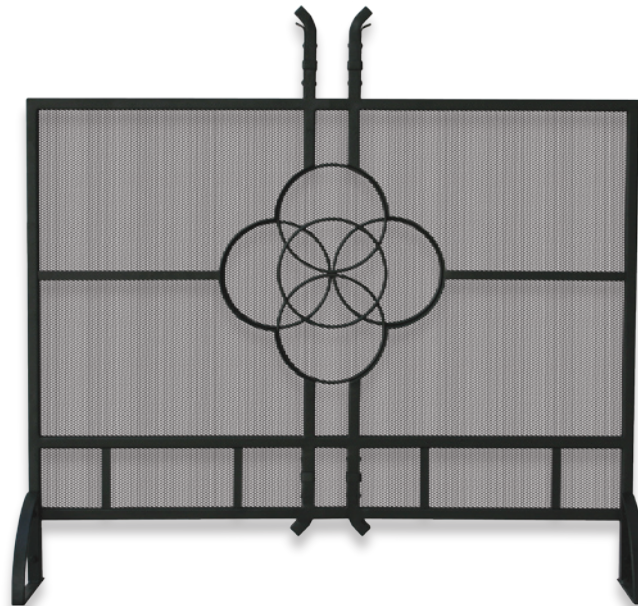

New Ensembles

F-1459

S-1461

W-1463

F-1452

S-1454

W-1456

F-1459 5 Piece Olde World Iron Celtic Fireset
34.5" High (17.7 lbs.)

S-1461 Single Panel Olde World Iron Celtic Screen
37" High x 39" Wide (19 lbs.)

W-1463 Olde World Iron Celtic Log Rack
20" High x 17" Wide (9.1 lbs.)

F-1452 5 Piece Olde World Iron Fleur-de-lis Fireset
34" High (14.8 lbs.)

S-1454 Single Panel Olde World Iron Fleur-de-lis Screen
33" High x 43" Wide (15.2 lbs.)

W-1456 Olde World Iron Fleur-de-lis Log Rack
16" High x 16" Wide (9.9 lbs.)