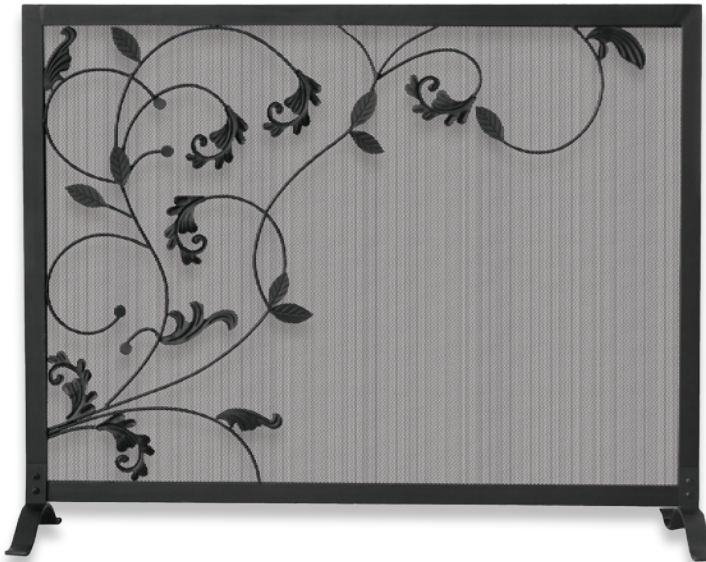

New Ensembles

F-1322

S-1324

W-1326

F-1041

S-1043

W-1045

F-1322 5 Piece Black Fireset with Hammered Copper Top Trim
33" High (19 lbs.)

S-1324 Single Panel Black Screen with Hammered Copper Top Trim
34" High x 44" Wide (23.8 lbs.)

W-1326 Black Log Rack with Hammered Copper Top Trim
16" High x 21" Wide (13.6 lbs.)

F-1041 5 Piece Black Fireset With Flowing Leaf Design
30" High (9.5 lbs.)

S-1043 3 Fold Black Screen with Flowing Leaf Design
31" High x 39" Wide (10 lbs.)

W-1045 Black Log Rack with Flowing Leaf Design
15" High x 18 Wide (7.9 lbs.)