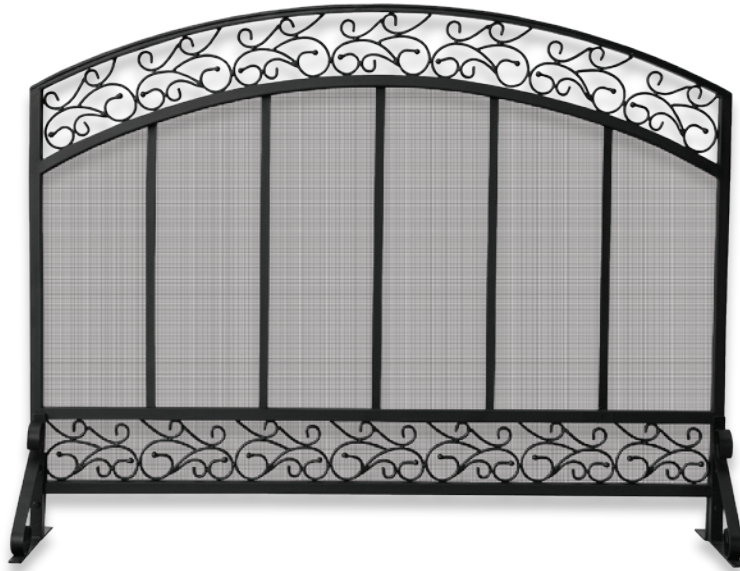

New Ensembles

F-1322

S-1324

W-1326

F-1041

S-1043

W-1045

F-1322 5 Piece Black Fireset with Hammered Copper Top Trim
33" High (19 lbs.)

S-1324 Single Panel Black Screen with Hammered Copper Top Trim
34" High x 44" Wide (23.8 lbs.)

W-1326 Black Log Rack with Hammered Copper Top Trim
16" High x 21" Wide (13.6 lbs.)

F-1041 5 Piece Black Fireset With Flowing Leaf Design
30" High (9.5 lbs.)

S-1043 3 Fold Black Screen with Flowing Leaf Design
31" High x 39" Wide (10 lbs.)

W-1045 Black Log Rack with Flowing Leaf Design
15" High x 18 Wide (7.9 lbs.)