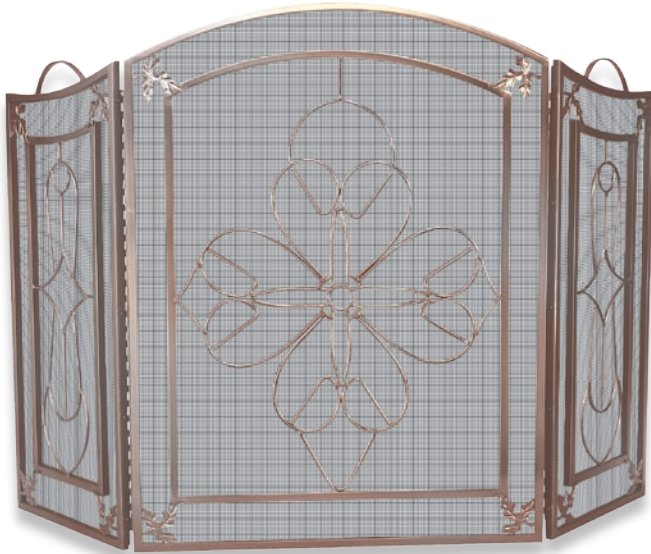

Venetian Bronze

S-1626

S-1607

S-1645

S-1651

- S-1626** 3 Fold Venetian Bronze Screen with Handles
36" High x 54.5" Wide (55 lbs.)
- S-1607** 3 Fold Venetian Bronze Screen
33" High x 52.5" Wide (23.1 lbs.)

- S-1645** 3 Fold Venetian Bronze Screen
34" High x 54" Wide (15 lbs.)
- S-1651** 3 Fold Venetian Bronze Screen
31.5" High x 52" Wide (28.2 lbs.)