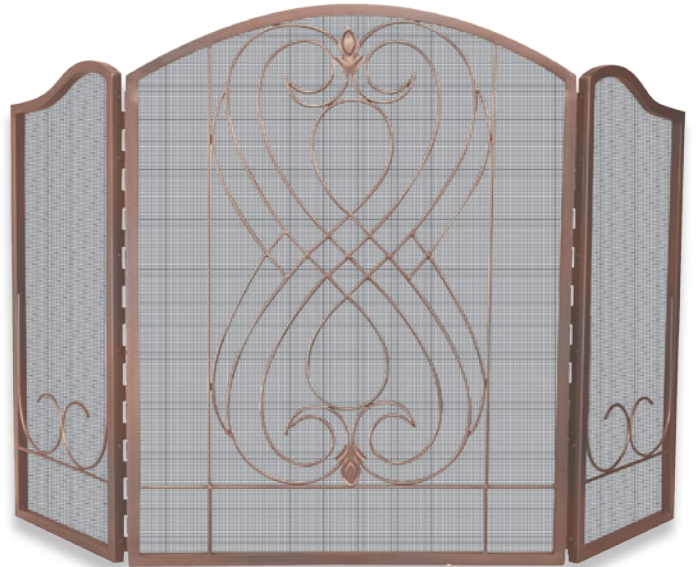

Venetian Bronze

S-1626

S-1607

S-1645

S-1651

- S-1626** 3 Fold Venetian Bronze Screen with Handles
36" High x 54.5" Wide (55 lbs.)
- S-1607** 3 Fold Venetian Bronze Screen
33" High x 52.5" Wide (23.1 lbs.)

- S-1645** 3 Fold Venetian Bronze Screen
34" High x 54" Wide (15 lbs.)
- S-1651** 3 Fold Venetian Bronze Screen
31.5" High x 52" Wide (28.2 lbs.)