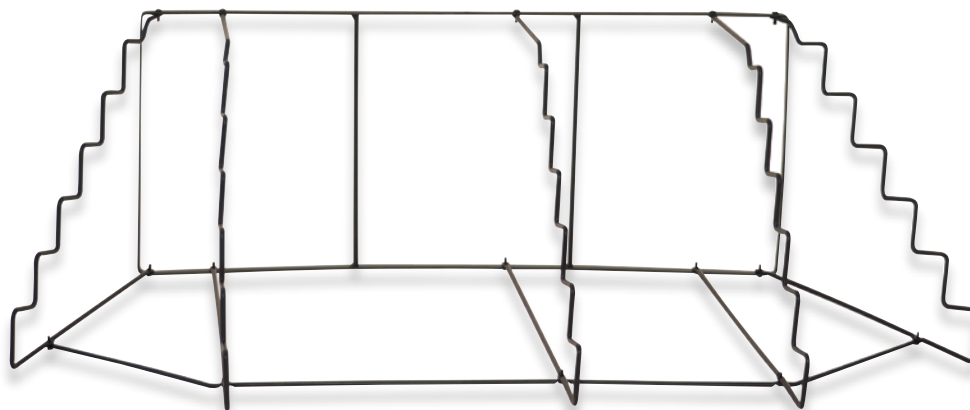

Accessories

C-9158

C-9159

C-9164

C-9167

BRU-T5

BRU-T4

BRU-N5

BRU-N4

C-BRM-LG

SCRN-DPY

- C-9158** Solid Brass Open & Close Damper Pull
13" High (1.2 lbs.)
- C-9159** Solid Brass Floor Valve Cover (0.5 lb.)
- C-9164** Solid Brass Plain Valve Key
3.75" Long (0.5 lb.)
- C-9167** Solid Brass Golf Valve Key
6.5" Long (0.8 lb.)
- BRU-T5** 5" Tampico Brush Head
- BRU-T4** 4" Tampico Brush Head

- BRU-N5** 5" Nylon Brush Head
- BRU-N4** 4" Nylon Brush Head
- C-BRM-LG** Large Replacement Broom
for Wrought Iron Firesets
- SCRN-DPY** Screen Displayer
(6.15 lbs.)