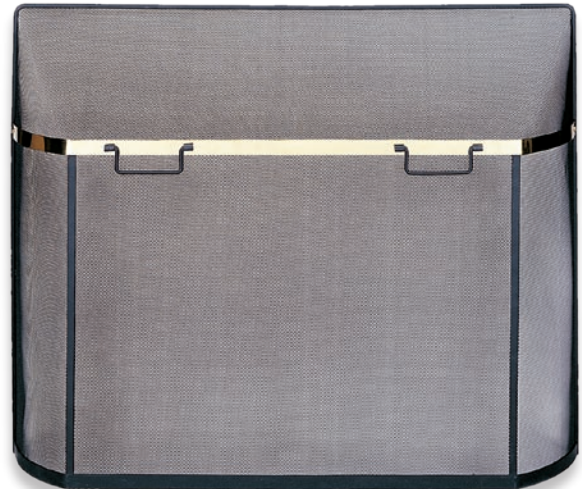

Specialty Line

S-6939

S-6944

S-6739

S-6743

- S-6939 Premium Sparkguard Black & Brass
31" High x 39" Wide (10 lbs.)
- S-6944 Premium Sparkguard Black & Brass
33" High x 44" Wide (11 lbs.)

- S-6739 Premium Sparkguard Natural Finish
31" High x 39" Wide (10 lbs.)
- S-6743 Premium Sparkguard Natural Finish
33" High x 44" Wide (11 lbs.)