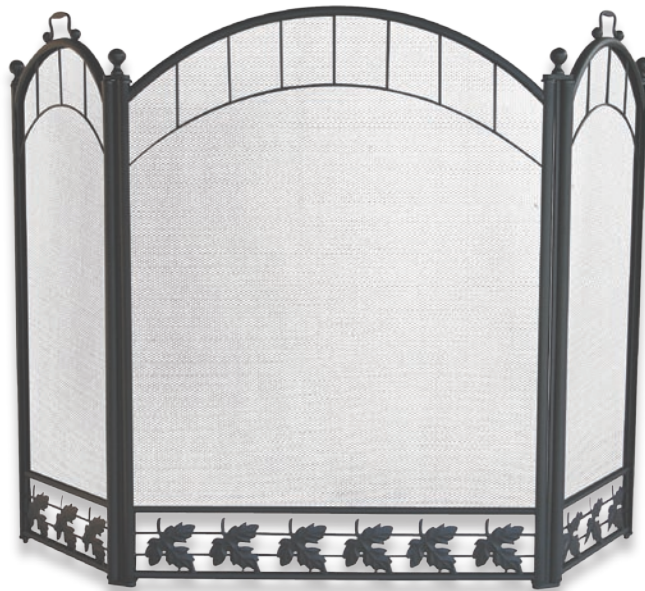

Specialty Line

S-1034

S-1037

S-1034 3 Fold Black Bottom Leaf Screen
34.25" High x 54" Wide (14 lbs.)

S-1037 3 Fold Black Top Leaf Screen
32" High x 52" Wide (8 lbs.)