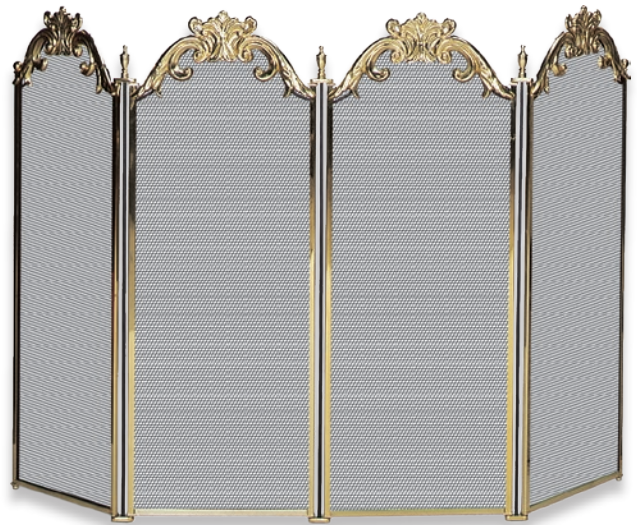

# Solid Brass

S-9668

S-9665

S-9867

S-9099

S-9668 3 Fold Cast Solid Brass Screen  
33" High x 51" Wide (15 lbs.)

S-9665 4 Panel Cast Solid Brass Screen  
33" High x 51" Wide (17.75 lbs.)

S-9867 3 Fold Fully Cast Solid Brass Screen  
31.5" High x 42" Wide (20 lbs.)

S-9099 3 Fold Ornate Fully Cast Solid Brass Screen  
31" High x 41" Wide (26 lbs.)