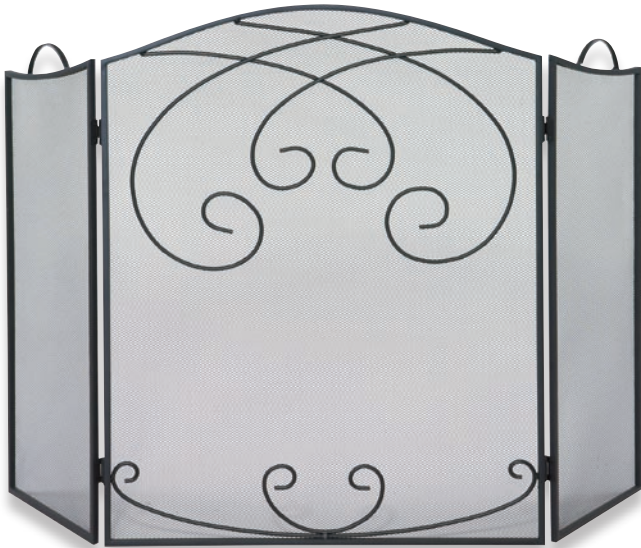

Black Wrought Iron

S-1086

S-1212

S-1194

S-1200

S-1086 3 Fold Black Wrought Iron Screen with Decorative Scrolls
32" High x 49.5" Wide (19 lbs.)

S-1212 3 Panel Black Wrought Iron Bow Screen with Top Scroll Design
31" High x 43" Wide (32.3 lbs.)

S-1194 3 Fold Black Wrought Iron Screen with Diamond Design
30" High x 52" Wide (17 lbs.)

S-1200 3 Fold Heavy Weight Black Screen with Ring Design with Removable Mesh
35" High x 56.5" Wide (43 lbs.)