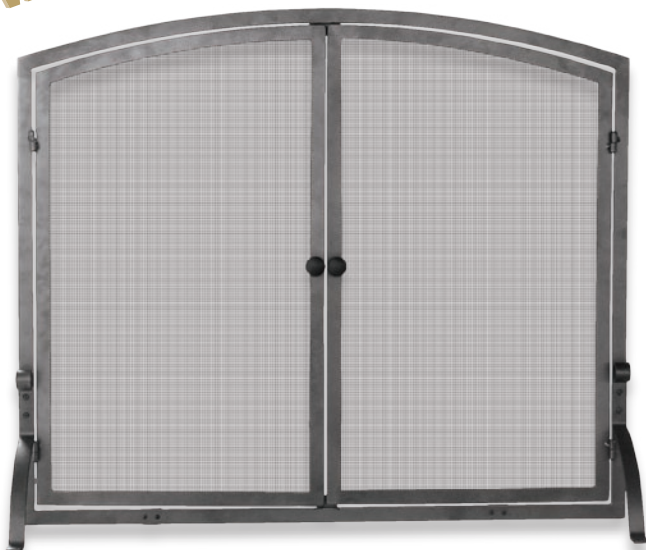

# Olde World Iron

**NEW**

**S-1146**  
33" High x 39" Wide

**S-1142**  
34" High x 44" Wide

**NEW**

**S-1158**  
31" High x 39" Wide

**S-1156**  
33" High x 44" Wide

**S-1154**  
35" High x 50" Wide

**NEW**

**S-1166**  
32" High x 52" Wide

**S-1172**  
36" High x 56" Wide

<b>S-1146</b>	<b>NEW!</b> Single Panel Olde World Iron Screen with Doors, Medium 33" High x 39" Wide (24.8 lbs.)	<b>S-1154</b>	<b>NEW!</b> Single Panel Olde World Iron Screen, Large 35" High x 50" Wide (20.5 lbs.)
<b>S-1142</b>	<b>NEW!</b> Single Panel Olde World Iron Screen with Doors, Large 34" High x 44" Wide (23.5 lbs.)	<b>S-1166</b>	<b>NEW!</b> 3 Panel Olde World Iron Arch Top Screen, Medium 32" High x 52" Wide (25.3 lbs.)
<b>S-1158</b>	<b>NEW!</b> Single Panel Olde World Iron Screen, Small 31" High x 39" Wide (16 lbs.)	<b>S-1172</b>	<b>NEW!</b> 3 Panel Olde World Iron Arch Top Screen, Large 36" High x 56" Wide (28.6 lbs.)
<b>S-1156</b>	<b>NEW!</b> Single Panel Olde World Iron Screen, Medium 33" High x 44" Wide (17.4 lbs.)		