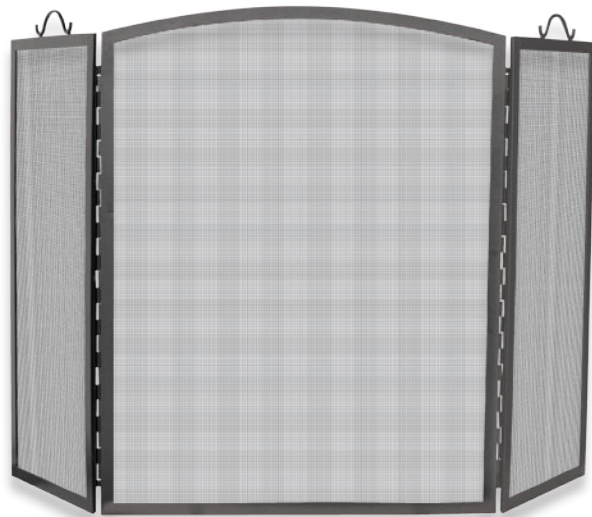

# Olde World Iron

**NEW**

**S-1146**  
33" High x 39" Wide

**S-1142**  
34" High x 44" Wide

**NEW**

**S-1158**  
31" High x 39" Wide

**S-1156**  
33" High x 44" Wide

**S-1154**  
35" High x 50" Wide

**NEW**

**S-1166**  
32" High x 52" Wide

**S-1172**  
36" High x 56" Wide

<b>S-1146</b>	<b>NEW!</b> Single Panel Olde World Iron Screen with Doors, Medium 33" High x 39" Wide (24.8 lbs.)	<b>S-1154</b>	<b>NEW!</b> Single Panel Olde World Iron Screen, Large 35" High x 50" Wide (20.5 lbs.)
<b>S-1142</b>	<b>NEW!</b> Single Panel Olde World Iron Screen with Doors, Large 34" High x 44" Wide (23.5 lbs.)	<b>S-1166</b>	<b>NEW!</b> 3 Panel Olde World Iron Arch Top Screen, Medium 32" High x 52" Wide (25.3 lbs.)
<b>S-1158</b>	<b>NEW!</b> Single Panel Olde World Iron Screen, Small 31" High x 39" Wide (16 lbs.)	<b>S-1172</b>	<b>NEW!</b> 3 Panel Olde World Iron Arch Top Screen, Large 36" High x 56" Wide (28.6 lbs.)
<b>S-1156</b>	<b>NEW!</b> Single Panel Olde World Iron Screen, Medium 33" High x 44" Wide (17.4 lbs.)		