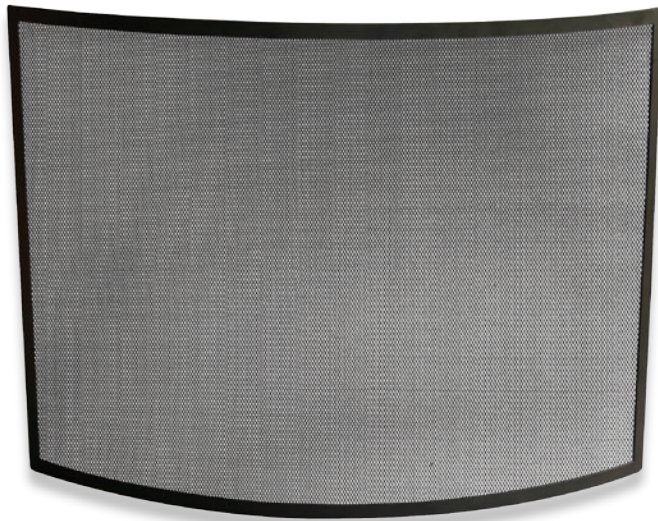

Black Wrought Iron

S-1055

S-1060

S-1042

NEW

S-1178

S-1055 Black Wrought Iron Removable Bowed Sparkguard with Tools Screen
30" High x 48" Wide (42 lbs.)

S-1060 3 Fold Black Wrought Iron Arch Top Screen
32" High x 52" Wide (11 lbs.)

S-1042 Single Panel Curved Black Screen
31" High x 41" Wide (12.4 lbs.)

S-1178 **NEW!** 3 Fold Black Wrought Iron Arch Top with Doors
32" High x 52" Wide (27.7 lbs.)