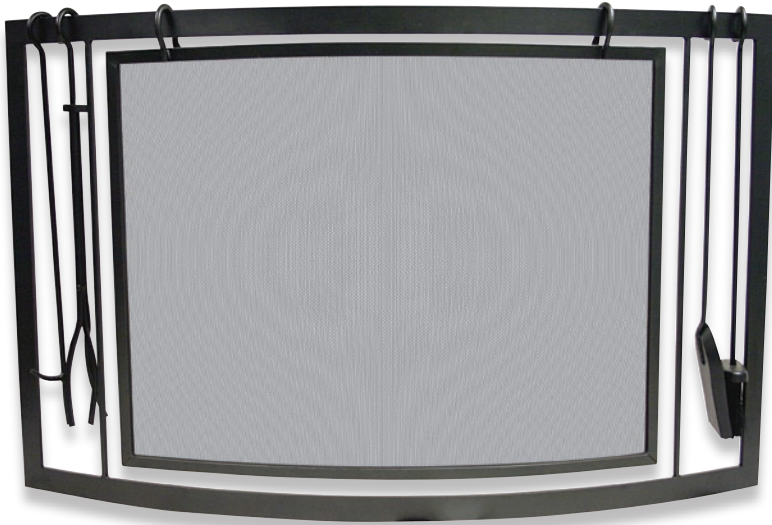

Black Wrought Iron

S-1055

S-1060

S-1042

NEW

S-1178

S-1055 Black Wrought Iron Removable Bowed Sparkguard with Tools Screen
30" High x 48" Wide (42 lbs.)

S-1060 3 Fold Black Wrought Iron Arch Top Screen
32" High x 52" Wide (11 lbs.)

S-1042 Single Panel Curved Black Screen
31" High x 41" Wide (12.4 lbs.)

S-1178 **NEW!** 3 Fold Black Wrought Iron Arch Top with Doors
32" High x 52" Wide (27.7 lbs.)