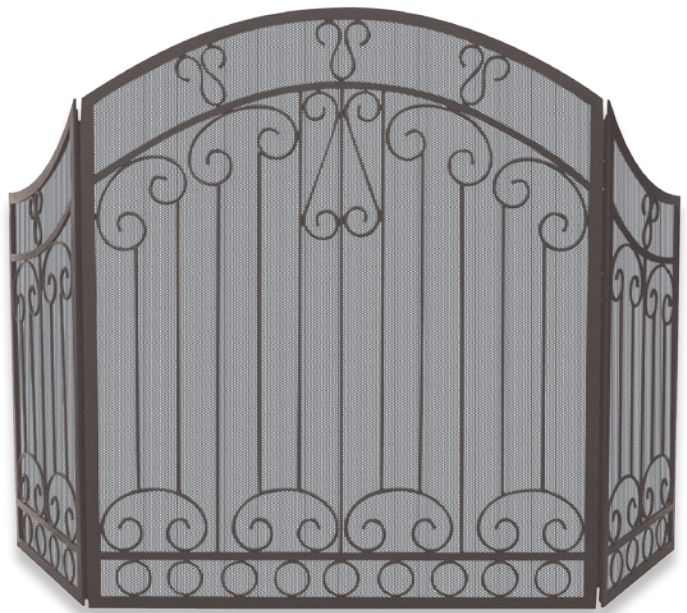

Black Wrought Iron

S-1092

S-1084

S-1068

S-1083

S-1092 Single Panel Black Curved Wrought Iron Screen
31" High x 48" Wide (18.7 lbs.)

S-1084 Single Panel Black Wrought Iron Screen
32.5" High x 48" Wide (28.4 lbs.)

S-1068 3 Panel Black Wrought Iron Screen with Bars/Floral
32" High x 44" Wide (18.7 lbs.)

S-1083 3 Panel Black Wrought Iron Screen with Bars
34.5" High x 60" Wide (34.8 lbs.)