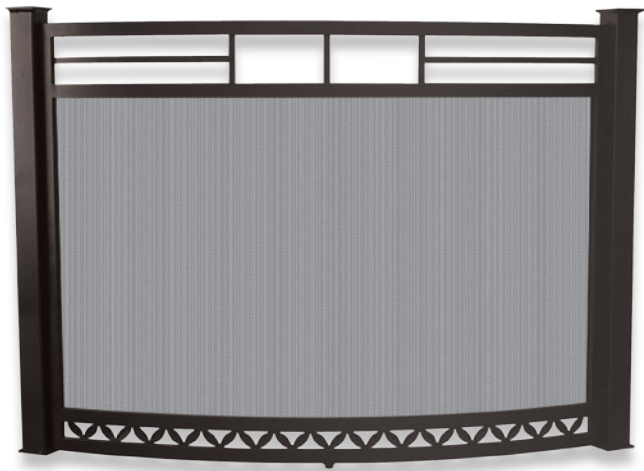

Black Wrought Iron

S-1092

S-1084

S-1068

S-1083

S-1092 Single Panel Black Curved Wrought Iron Screen
31" High x 48" Wide (18.7 lbs.)

S-1084 Single Panel Black Wrought Iron Screen
32.5" High x 48" Wide (28.4 lbs.)

S-1068 3 Panel Black Wrought Iron Screen with Bars/Floral
32" High x 44" Wide (18.7 lbs.)

S-1083 3 Panel Black Wrought Iron Screen with Bars
34.5" High x 60" Wide (34.8 lbs.)