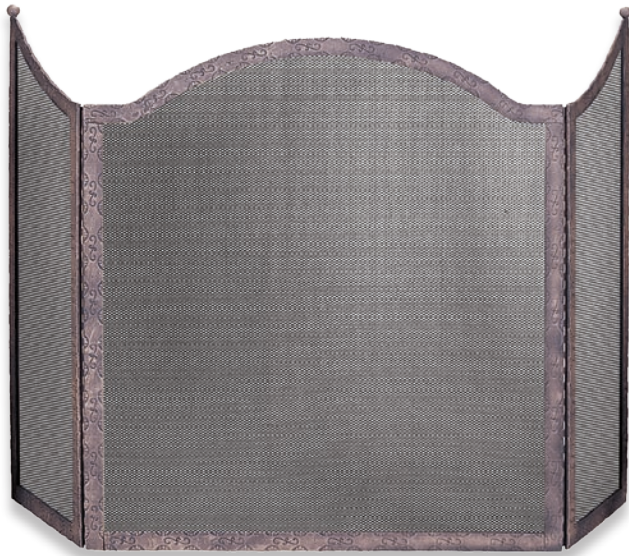

# Antique Rust

S-1681

S-1690

F-1686

F-1695

W-1683

**S-1681** 3 Panel Antique Rust Wrought Iron Screen with Textured Finish  
33" High x 54" Wide (29.7 lbs.)

**S-1690** 3 Panel Antique Rust Finish Wrought Iron Screen with Leaves  
32" High x 54" Wide (29.4 lbs.)

**F-1686** 5 Piece Antique Rust Heavy Weight Fireset with Horseshoe Handle  
33" High (15.8 lbs.)

**F-1695** 5 Piece Antique Rust Wrought Iron Toolset  
30" High (21 lbs.)

**W-1683** Antique Rust Woodbasket with Textured Finish  
15" High x 21" Wide (8.6 lbs.)