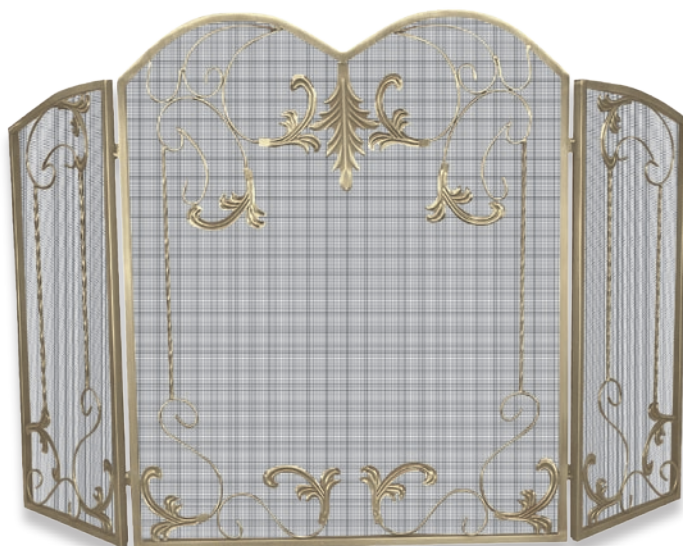

# Polished Iron

S-1412

S-1462

S-1436

S-4815

**S-1412** 3 Panel Polished Iron Bow Screen with Top Scroll Design  
31" High x 43" Wide (32.3 lbs.)

**S-1462** 3 Panel Polished Iron Screen with Ornate Leaf Design  
34" High x 54" Wide (20.5 lbs.)

**S-1436** 3 Fold Hammered Polished Iron Screen with Ornate Leaf Design  
35" High x 52.5" Wide (31.4 lbs.)

**S-4815** 3 Fold Polished Iron Extruded Aluminum Screen with Arch Top  
32" High x 55" Wide (18 lbs.)