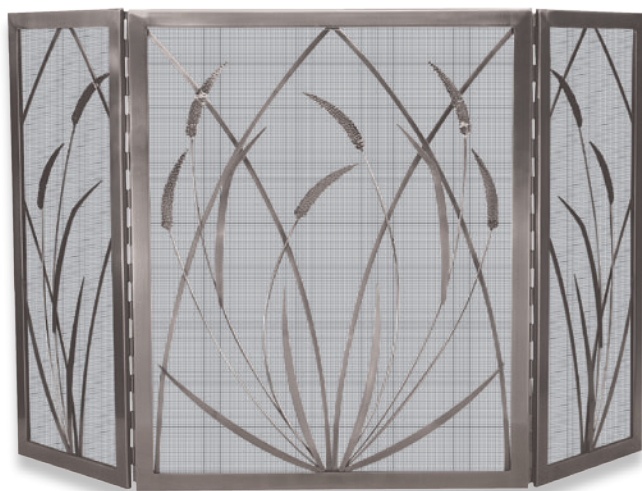

Pewter

S-1616

S-1699

S-1696

- S-1616** Single Panel Pewter Screen with Doors
33" High x 44" Wide (19 lbs.)
- S-1699** 3 Panel Pewter Screen with Reeds
30" High x 49" Wide (23.1 lbs.)

- S-1696** 3 Panel Pewter Mission Screen with
Handles
32" High x 48.5" Wide (22.7 lbs.)