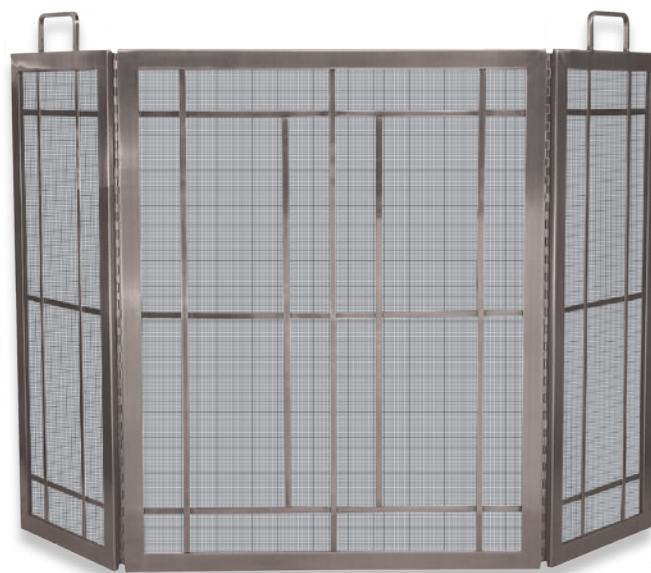

Pewter

S-1616

S-1699

S-1696

- S-1616** Single Panel Pewter Screen with Doors
33" High x 44" Wide (19 lbs.)
- S-1699** 3 Panel Pewter Screen with Reeds
30" High x 49" Wide (23.1 lbs.)

- S-1696** 3 Panel Pewter Mission Screen with
Handles
32" High x 48.5" Wide (22.7 lbs.)