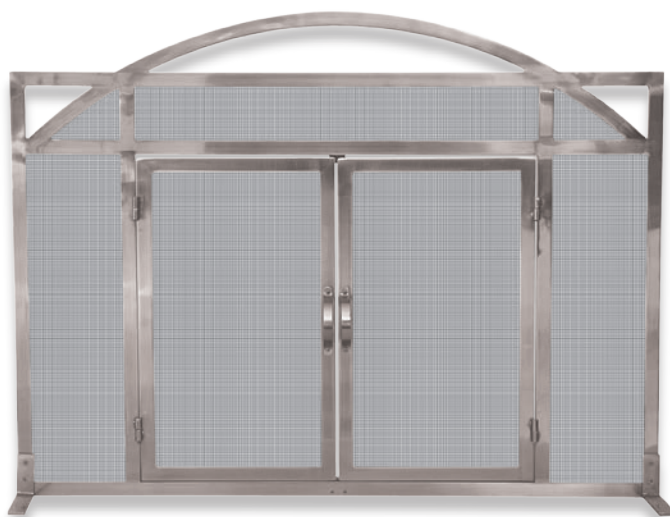

Pewter

S-1616

S-1699

S-1696

- S-1616** Single Panel Pewter Screen with Doors
33" High x 44" Wide (19 lbs.)
- S-1699** 3 Panel Pewter Screen with Reeds
30" High x 49" Wide (23.1 lbs.)

- S-1696** 3 Panel Pewter Mission Screen with
Handles
32" High x 48.5" Wide (22.7 lbs.)