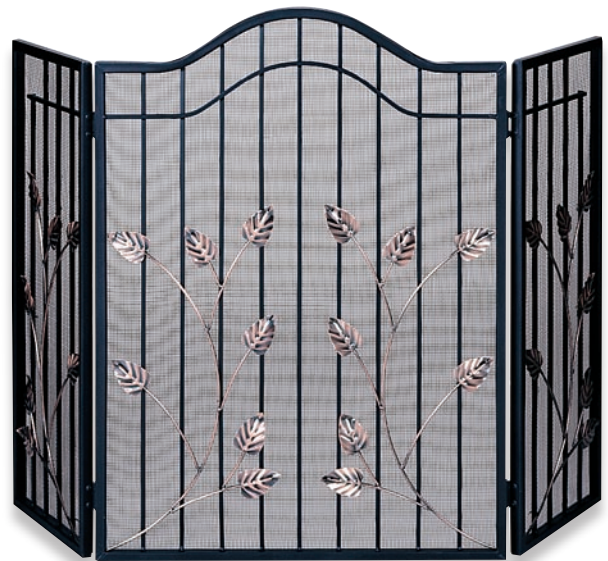

Antique Copper

S-1307

S-1314

NEW

S-1309

S-1280

S-1307 3 Panel Antique Copper Screen with Arched Center Panel
32" High x 54" Wide (27.7 lbs.)

S-1314 3 Fold Hammered Antique Copper Screen
35" High x 52.5" Wide (28.2 lbs.)

S-1309 **NEW!** 3 Panel Antique Copper Scroll Top Screen with doors
32" High x 52" Wide (30.5 lbs.)

S-1280 3 Fold Black Wrought Iron Gate Screen with Copper Leaves
32" High x 48" Wide (23.3 lbs.)