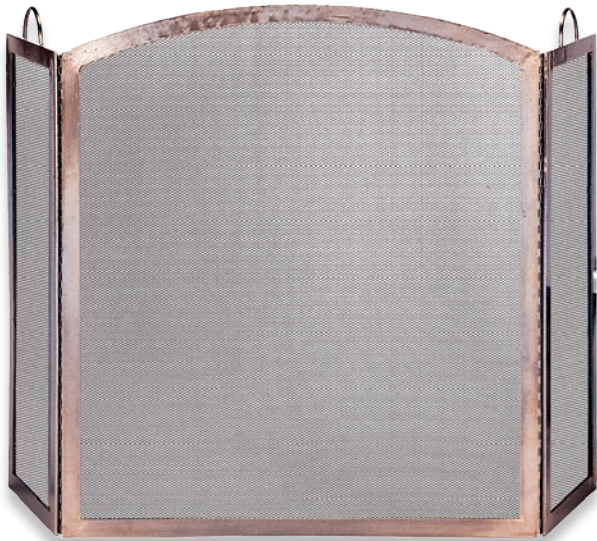

Antique Copper

S-1307

S-1314

NEW

S-1309

S-1280

S-1307 3 Panel Antique Copper Screen with Arched Center Panel
32" High x 54" Wide (27.7 lbs.)

S-1314 3 Fold Hammered Antique Copper Screen
35" High x 52.5" Wide (28.2 lbs.)

S-1309 **NEW!** 3 Panel Antique Copper Scroll Top Screen with doors
32" High x 52" Wide (30.5 lbs.)

S-1280 3 Fold Black Wrought Iron Gate Screen with Copper Leaves
32" High x 48" Wide (23.3 lbs.)