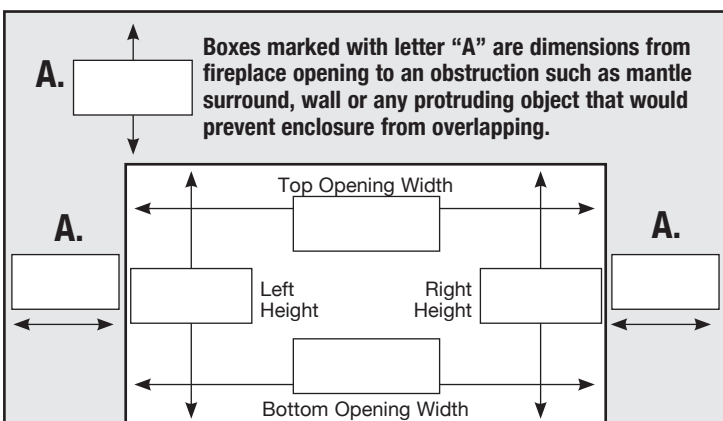

THE CHATEAU COLLECTION ORDER FORM #9

- Please note: Custom doors cannot be returned or cancelled.

E-mail completed form to:
info@woodstovepro.com

Thermo-Rite®
1355 Evans Ave., Akron, OH 44305

BILL TO: _____ P.O. #: _____

SHIP TO: _____ DATE: _____

ADDRESS: _____ SOLD BY: _____

CITY: _____ STATE: _____ ZIP: _____

PHONE NO: ( ) _____ FAX NO: ( ) _____

TYPE OF FIT: For Chateau model, one of these boxes must be checked:

☐ Overlap Fit ☐ Inside Fit

☐ **PLEASE CHECK BOX FOR QUOTE ONLY**

When you "Inside Fit" an enclosure, we will make the outside frame dimensions 1/8" smaller on each side (1/4" total), and 1/8" shorter on the height than the fireplace opening. It is important to measure both top and bottom widths and left and right heights.

TYPE OF FIREPLACE

- ☐ Brick
- ☐ Marble
- ☐ Stone

LINTEL INFORMATION

You MUST fill out the "Height to Lintel" chart at left. The Chateau frames will protrude 2 1/2" into the fireplace opening or 3/4" for special applications. If the fireplace does not have a Lintel or the Lintel is not a factor (i.e.: The fireplace has marble or stone which extends below the Lintel), then check the box that says "check if N/A."

CHECK IF APPLICABLE

- ☐ Projecting Brick
- ☐ Recessed Opening
- ☐ Rotary Damper Control
- ☐ Keystone
- ☐ No Hearth Extension/ Raised fire box (picture frame mount)
- ☐ Wood Mantle or Marble Mantle Surround
- ☐ Opening terminates at wall
- ☐ Dropped Firebox
- ☐ Firebox Tapers Immediately

FIREPLACE OPENING DIMENSIONS

(FRAME SIZE ONLY)
_____ W _____ H

COMMENT AREA:

Quantity _____

PLEASE SIGN TO PROCESS ORDER NAME: _____ DATE: _____

YOU MUST MARK AT LEAST ONE BOX IN EACH SECTION BELOW FOR CHATEAU ENCLOSURE					
FRAME DESIGN	FRAME FINISH - Textured	DOOR FINISH - Textured Powder Coat	DOOR STYLE	GLASS COLOR	MESH OPTION
☐ Aztec ☐ Roman ☐ Tuscan	☐ Bronze Iron ☐ Copper ☐ Black ☐ Brown ☐ Gold Antique ☐ Grey Iron ☐ Moss Iron	Powder Coat ☐ Bronze Iron ☐ Copper ☐ Black ☐ Brown ☐ Gold Antique ☐ Grey Iron ☐ Moss Iron	☐ Polished Brass ☐ Antique ☐ Stainless	☐ FS2 ☐ CV2 ☐ Other _____	☐ Bronze ☐ Clear ☐ Grey (Choose color above)
	☐ Natural Iron ☐ Pewter ☐ New Rust ☐ Old Copper ☐ Old Iron ☐ Silver Antique ☐ Chestnut ☐ Rust	☐ Natural Iron ☐ Pewter ☐ New Rust ☐ Old Copper ☐ Old Iron ☐ Silver Antique ☐ Chestnut ☐ Rust			☐ None ☐ Curtain Mesh (Mesh Slides) ☐ Mesh Screen Doors (doors that open & close)