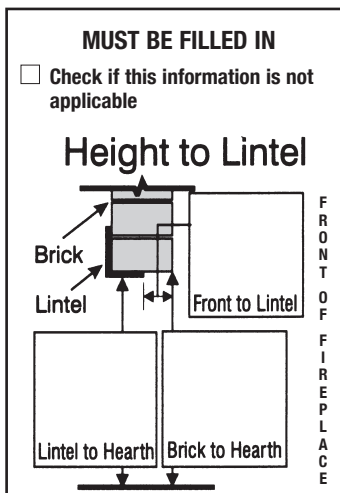

THE CHATEAU COLLECTION ORDER FORM #9

- Please note: Custom doors cannot be returned or cancelled.

E-mail completed form to:
info@woodstovepro.com

Thermo-Rite®
1355 Evans Ave., Akron, OH 44305

BILL TO: _____ P.O. #: _____

SHIP TO: _____ DATE: _____

ADDRESS: _____ SOLD BY: _____

CITY: _____ STATE: _____ ZIP: _____

PHONE NO: ( ) _____ FAX NO: ( ) _____

TYPE OF FIT: For Chateau model, one of these boxes must be checked:

☐ Overlap Fit ☐ Inside Fit

☐ **PLEASE CHECK BOX FOR QUOTE ONLY**

When you "Inside Fit" an enclosure, we will make the outside frame dimensions 1/8" smaller on each side (1/4" total), and 1/8" shorter on the height than the fireplace opening. It is important to measure both top and bottom widths and left and right heights.

TYPE OF FIREPLACE

- ☐ Brick
- ☐ Marble
- ☐ Stone

LINTEL INFORMATION

You MUST fill out the "Height to Lintel" chart at left. The Chateau frames will protrude 2 1/2" into the fireplace opening or 3/4" for special applications. If the fireplace does not have a Lintel or the Lintel is not a factor (i.e.: The fireplace has marble or stone which extends below the Lintel), then check the box that says "check if N/A."

CHECK IF APPLICABLE

- ☐ Projecting Brick
- ☐ Recessed Opening
- ☐ Rotary Damper Control
- ☐ Keystone
- ☐ No Hearth Extension/ Raised fire box (picture frame mount)
- ☐ Wood Mantle or Marble Mantle Surround
- ☐ Opening terminates at wall
- ☐ Dropped Firebox
- ☐ Firebox Tapers Immediately

FIREPLACE OPENING DIMENSIONS

(FRAME SIZE ONLY)
_____ W _____ H

COMMENT AREA:

Quantity _____

PLEASE SIGN TO PROCESS ORDER NAME: _____ DATE: _____

YOU MUST MARK AT LEAST ONE BOX IN EACH SECTION BELOW FOR CHATEAU ENCLOSURE					
FRAME DESIGN	FRAME FINISH - Textured	DOOR FINISH - Textured Powder Coat	DOOR STYLE	GLASS COLOR	MESH OPTION
☐ Aztec ☐ Roman ☐ Tuscan	☐ Bronze Iron ☐ Copper ☐ Black ☐ Brown ☐ Gold Antique ☐ Grey Iron ☐ Moss Iron	Powder Coat ☐ Bronze Iron ☐ Copper ☐ Black ☐ Brown ☐ Gold Antique ☐ Grey Iron ☐ Moss Iron	☐ Polished Brass ☐ Antique ☐ Stainless	☐ FS2 ☐ CV2 ☐ Other _____	☐ Bronze ☐ Clear ☐ Grey (Choose color above)
	☐ Natural Iron ☐ Pewter ☐ New Rust ☐ Old Copper ☐ Old Iron ☐ Silver Antique ☐ Chestnut ☐ Rust	☐ Natural Iron ☐ Pewter ☐ New Rust ☐ Old Copper ☐ Old Iron ☐ Silver Antique ☐ Chestnut ☐ Rust			☐ None ☐ Curtain Mesh (Mesh Slides) ☐ Mesh Screen Doors (doors that open & close)