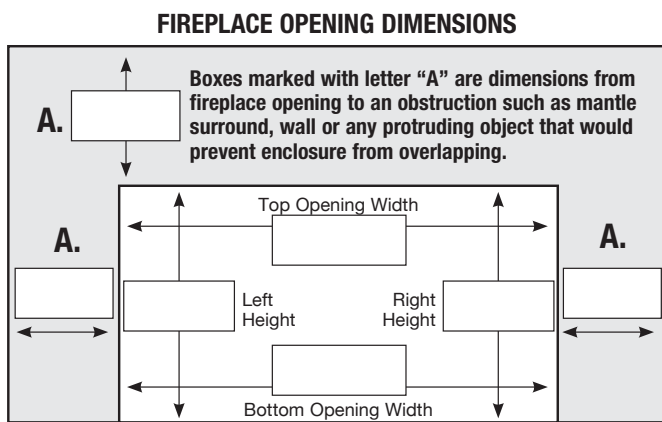

BILL TO: _____ P.O. #: _____

SHIP TO: _____ DATE: _____

ADDRESS: _____ SOLD BY: _____

CITY: _____ STATE: _____ ZIP: _____

PHONE NO.: () _____ FAX NO.: () _____

PLEASE CHECK BOX FOR QUOTE ONLY

NOTES:

Bar & Mesh will only be made from the above fireplace opening dimensions & height to lintel chart. When you only fill out the fireplace-opening dimensions chart, we will assume that the lintel information is not applicable. Please circle the desired Bar & Mesh number desired. The mesh can be off as much as 3/4" off of the firebox floor.

Note: See Picture on page 48 of the product catalog

MESH CURTAIN ASSEMBLY

(Up to 48"W x 38"H Opening)

The Mesh Curtain Assembly is all the working hardware necessary to install mesh curtains in your fireplace. Lintel bar clamp mounting requires no drilling for easy installation. Custom sizing means each curtain is cut to meet your exacting needs for a truly tailored finish.