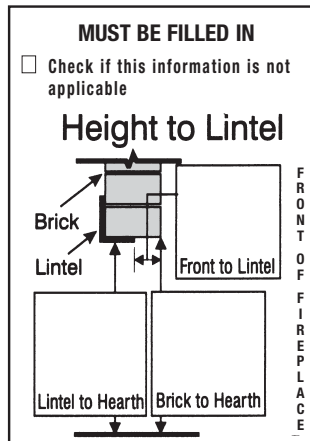

BILL TO: _____ P.O. #: _____

SHIP TO: _____ DATE: _____

ADDRESS: _____ SOLD BY: _____

CITY: _____ STATE: _____ ZIP: _____

PHONE NO.: () _____ FAX NO.: () _____

PLEASE CHECK BOX FOR QUOTE ONLY

NOTES:

Bar & Mesh will only be made from the above fireplace opening dimensions & height to lintel chart. When you only fill out the fireplace-opening dimensions chart, we will assume that the lintel information is not applicable. Please circle the desired Bar & Mesh number desired. The mesh can be off as much as 3/4" off of the firebox floor.

MESH PANELS ONLY

MESH CURTAIN PANEL WIDTH: _____

MESH CURTAIN PANEL HEIGHT: _____

(Includes 1/2" Hog Rings)

If our standard sized Replacement Mesh on page 49 will not meet your sizing needs, custom cut mesh panels are the answer. Specify width and height and Thermo-Rite will hand make you a panel that meets your specific needs.

Note: See Picture on page 48 of the product catalog

MESH CURTAIN ASSEMBLY

(Up to 48"W x 38"H Opening)

The Mesh Curtain Assembly is all the working hardware necessary to install mesh curtains in your fireplace. Lintel bar clamp mounting requires no drilling for easy installation. Custom sizing means each curtain is cut to meet your exacting needs for a truly tailored finish.