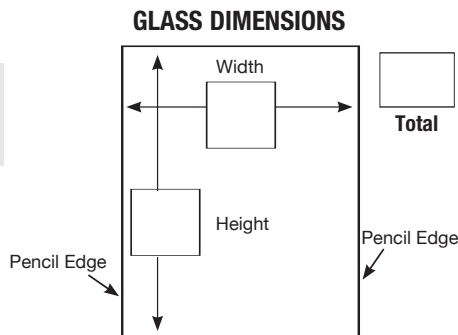

Note: See Picture on page 48 of the product catalog

MESH CURTAIN ASSEMBLY

(Up to 48"W x 38"H Opening)

The Mesh Curtain Assembly is all the working hardware necessary to install mesh curtains in your fireplace. Lintel bar clamp mounting requires no drilling for easy installation. Custom sizing means each curtain is cut to meet your exacting needs for a truly tailored finish.

Note: See Picture on page 48 of the product catalog

CUSTOM BARSTOCK MESH

(Up to 50"W x 39"H Opening)

(choose one)

CAMEO BAR & MESH TOP ONLY

CAMEO BAR & MESH TOP & BOTTOM

- Textured Powder Coat**
- Bronze Iron
 - Copper
 - Black
 - Brown
 - Gold Antique
 - Grey Iron
 - Moss Iron
 - Natural Iron
 - Pewter
 - New Rust
 - Old Copper
 - Old Iron
 - Silver Antique
 - Chestnut
 - Rust

CUSTOM TEMPERED GLASS

To calculate price, add Width + Height to determine overall total dimension

- GLASS COLOR**
- Bronze
 - Grey
 - Clear

NOTES: