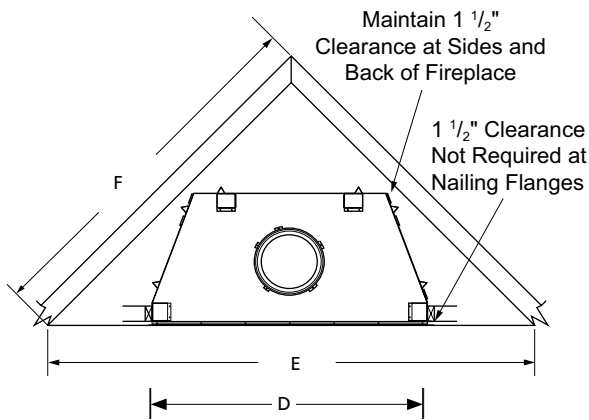

(Optional)

Bi-fold tempered glass doors are expertly crafted and finished in three options.

Oiled Bronze

Ebony

Pewter

FLAT WALL FRAMING SPECIFICATIONS

	WRT6036	WRT6042	WRT6050
A	67-1/8"	67-1/8"	67-1/8"
B	45-1/4"	51-1/4"	59"
C	28-1/4"	30-1/8"	30-1/8"

CORNER FRAMING SPECIFICATIONS

	WRT6036	WRT6042	WRT6050
D	45-1/4"	51-1/4"	59-1/4"
E	86-1/2"	92"	100"
F	61"	65"	71"

APPLIANCE SPECIFICATIONS

	WRT6036	WRT6042	WRT6050
G	36"	42"	50"
H	45-1/8"	51-1/8"	59-1/8"
I	29"	30-1/2"	38-1/2"
J	26-5/8"	29"	29"
K	30"	30"	30"
L	49"	49"	49"
M	67"	67"	67"
N	10-1/2"	10-1/2"	10-1/2"
O	9-1/2"	9-1/2"	9-1/2"
P	3-1/2"	3-1/2"	3-1/2"
Q	7-1/4"	8-1/2"	8-1/2"
R	11"	13"	13"
S	15-1/4"	17"	17"