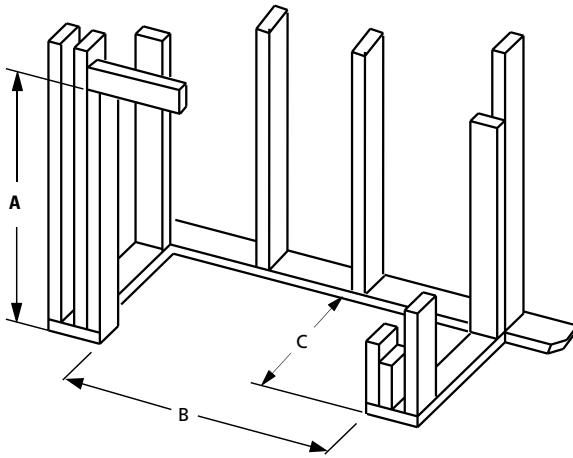

(Optional)

Bi-fold tempered glass doors are expertly crafted and finished in three options.

Oiled Bronze

Ebony

Pewter

FLAT WALL FRAMING SPECIFICATIONS

	WRT6036	WRT6042	WRT6050
A	67-1/8"	67-1/8"	67-1/8"
B	45-1/4"	51-1/4"	59"
C	28-1/4"	30-1/8"	30-1/8"

CORNER FRAMING SPECIFICATIONS

	WRT6036	WRT6042	WRT6050
D	45-1/4"	51-1/4"	59-1/4"
E	86-1/2"	92"	100"
F	61"	65"	71"

APPLIANCE SPECIFICATIONS

	WRT6036	WRT6042	WRT6050
G	36"	42"	50"
H	45-1/8"	51-1/8"	59-1/8"
I	29"	30-1/2"	38-1/2"
J	26-5/8"	29"	29"
K	30"	30"	30"
L	49"	49"	49"
M	67"	67"	67"
N	10-1/2"	10-1/2"	10-1/2"
O	9-1/2"	9-1/2"	9-1/2"
P	3-1/2"	3-1/2"	3-1/2"
Q	7-1/4"	8-1/2"	8-1/2"
R	11"	13"	13"
S	15-1/4"	17"	17"