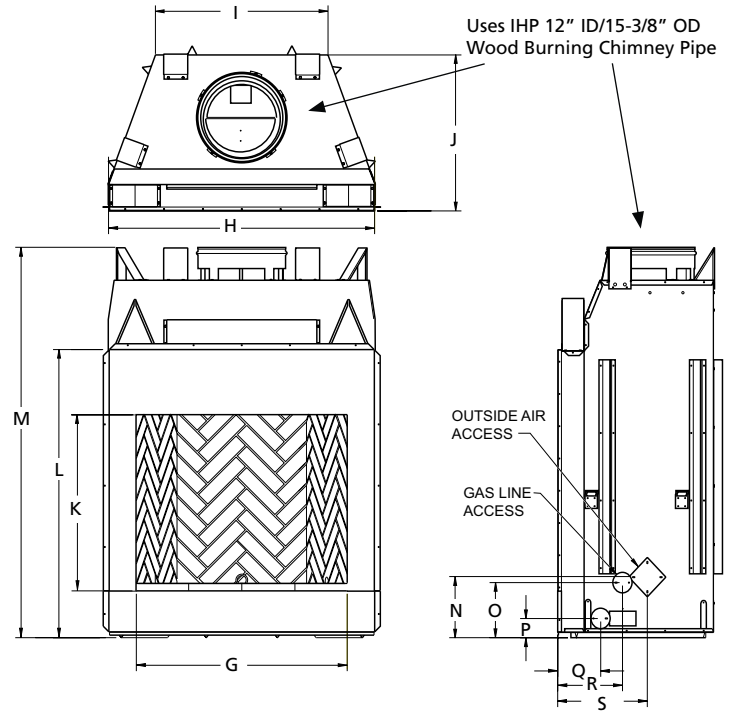

(Optional)

Bi-fold tempered glass doors are expertly crafted and finished in three options.

Oiled Bronze

Ebony

Pewter

FLAT WALL FRAMING SPECIFICATIONS

	WRT6036	WRT6042	WRT6050
A	67-1/8"	67-1/8"	67-1/8"
B	45-1/4"	51-1/4"	59"
C	28-1/4"	30-1/8"	30-1/8"

CORNER FRAMING SPECIFICATIONS

	WRT6036	WRT6042	WRT6050
D	45-1/4"	51-1/4"	59-1/4"
E	86-1/2"	92"	100"
F	61"	65"	71"

APPLIANCE SPECIFICATIONS

	WRT6036	WRT6042	WRT6050
G	36"	42"	50"
H	45-1/8"	51-1/8"	59-1/8"
I	29"	30-1/2"	38-1/2"
J	26-5/8"	29"	29"
K	30"	30"	30"
L	49"	49"	49"
M	67"	67"	67"
N	10-1/2"	10-1/2"	10-1/2"
O	9-1/2"	9-1/2"	9-1/2"
P	3-1/2"	3-1/2"	3-1/2"
Q	7-1/4"	8-1/2"	8-1/2"
R	11"	13"	13"
S	15-1/4"	17"	17"