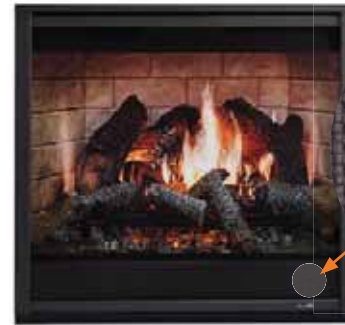

SimpliFire[®]
Fire Made Simple

Electric

Inception Fireplace

Game-changing Technology

Authentic, digital flames come to life with Digital Spark™ technology, which combines the latest in imaging technology and fire content to deliver a true-to-life fireside experience. Choose from a range of wood or gas fire backdrops and sounds to enhance the ambiance. Enjoy a 36-inch wide opening with no glass or glare to interrupt the view.

Watch it Burn

Controls – Personalize your fireplace

ON-FIREPLACE BUTTONS: Control the flame, heater and lights with buttons on lower right of fireplace.

-  **Flames:** Flames On/Off; Fireplace Off
-  **Heater:** On/Off
-  **Lights:** High/Medium/Low/Off

Cover: Inception fireplace with Tranquil Greige Herringbone interior panels, oak logs and Chateau Forge front.

Left Above: Inception fireplace with reflective Black glass interior panels, birch logs and Folio front.

Left Below: Inception fireplace with Castlestone interior panels, oak logs and Folio front.

“Build” Your Fire

Personalization is at your fingertips with Digital Spark™ technology. Choose from a range of backgrounds and fire types, designed to deliver the most authentic, electric fireside experience yet. Enhance the ambiance with natural sound effects.