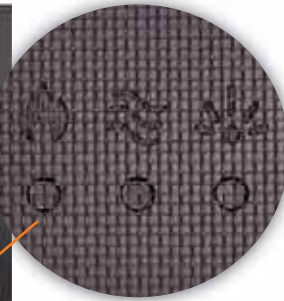

SimpliFire[®]
Fire Made Simple

Electric

Inception Fireplace

Game-changing Technology

Authentic, digital flames come to life with Digital Spark™ technology, which combines the latest in imaging technology and fire content to deliver a true-to-life fireside experience. Choose from a range of wood or gas fire backdrops and sounds to enhance the ambiance. Enjoy a 36-inch wide opening with no glass or glare to interrupt the view.

Watch it Burn

Controls – Personalize your fireplace

ON-FIREPLACE BUTTONS: Control the flame, heater and lights with buttons on lower right of fireplace.

-  **Flames:** Flames On/Off; Fireplace Off
-  **Heater:** On/Off
-  **Lights:** High/Medium/Low/Off