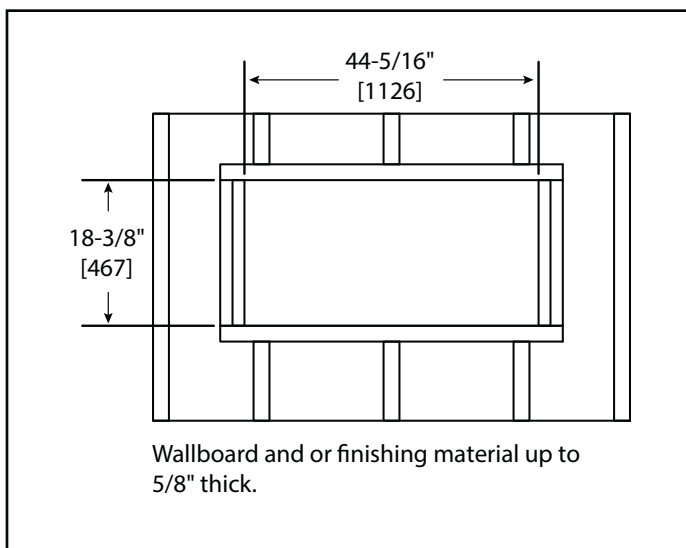

Please consult the manufacturer's installation manual for all details and requirements before making a final design layout decision.

Allusion 48" Recessed Linear Electric Fireplace

MODEL	FRONT WIDTH		BACK WIDTH		FRONT HEIGHT		BACK HEIGHT		DEPTH		VIEWING AREA
	Actual	Framing	Actual	Framing	Actual	Framing	Actual	Framing	Actual	Framing	
SF-ALL-48-BK	48-7/16" [1230]	44-5/16" [1126]	42-13/16" [1088]	44-5/16" [1126]	20-1/4" [515]	18-3/8" [467]	18" [457]	18-1/8" [461]	5-15/16" [151]	2x6 or 2x4	39-3/8" x 11-1/4" [1000 x 285]

APPLIANCE LOCATION

FINISHING DIMENSIONS

WALLBOARD SHEATHING

RECESSED 2 X 4 WALL

RECESSED 2 X 6 WALL

PRODUCT LISTING CODES	
US	CSA 22.2 No 46-M1988
INTERNATIONAL	CSA 22.2 No 46-M1988

Product information provided is not complete and is subject to change without notice. Product installation must adhere strictly to instructions accompanying product to avoid risk of fire and potential injury.