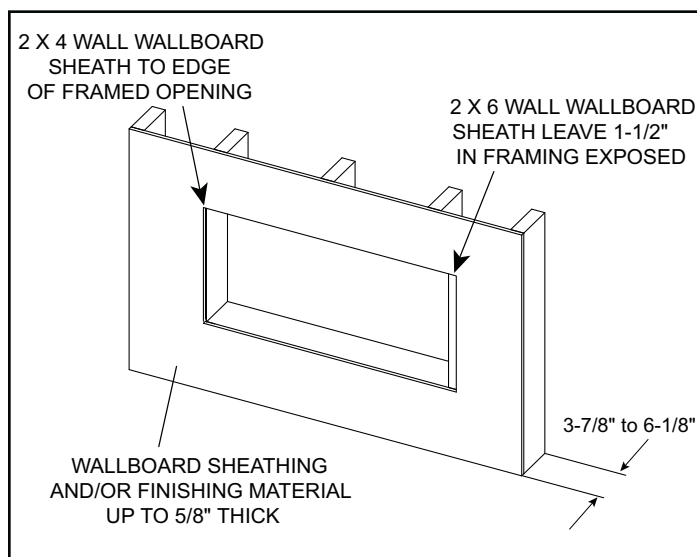

Please consult the manufacturer's installation manual for all details and requirements before making a final design layout decision.

Allusion 48" Recessed Linear Electric Fireplace

MODEL	FRONT WIDTH		BACK WIDTH		FRONT HEIGHT		BACK HEIGHT		DEPTH		VIEWING AREA
	Actual	Framing	Actual	Framing	Actual	Framing	Actual	Framing	Actual	Framing	
SF-ALL-48-BK	48-7/16" [1230]	44-5/16" [1126]	42-13/16" [1088]	44-5/16" [1126]	20-1/4" [515]	18-3/8" [467]	18" [457]	18-1/8" [461]	5-15/16" [151]	2x6 or 2x4	39-3/8" x 11-1/4" [1000 x 285]

ELECTRICAL CONNECTION REQUIREMENTS

CIRCUIT	CONNECTION METHOD	BTUS
15 AMP, 120V/60 Hz	Hardwire or plug-in	5,000

MINIMUM CLEARANCES TO COMBUSTIBLES

AREA	CLEARANCES
SIDES	0"
FLOOR	0"
TOP TO MANTEL	5/8" [16]
BACK	0"
FRONT	36" [914]

APPLIANCE LOCATION

FINISHING DIMENSIONS

WALLBOARD SHEATHING

RECESSED 2 X 4 WALL

RECESSED 2 X 6 WALL

PRODUCT LISTING CODES	
US	CSA 22.2 No 46-M1988
INTERNATIONAL	CSA 22.2 No 46-M1988

Product information provided is not complete and is subject to change without notice. Product installation must adhere strictly to instructions accompanying product to avoid risk of fire and potential injury.