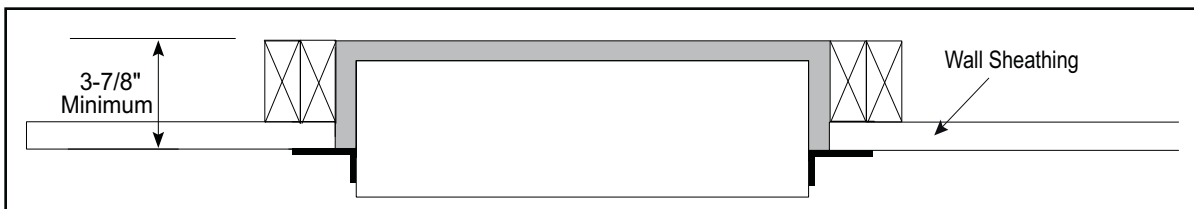

APPLIANCE LOCATION

FINISHING DIMENSIONS

WALLBOARD SHEATHING

RECESSED 2 X 4 WALL

RECESSED 2 X 6 WALL

PRODUCT LISTING CODES	
US	CSA 22.2 No 46-M1988
INTERNATIONAL	CSA 22.2 No 46-M1988

Product information provided is not complete and is subject to change without notice. Product installation must adhere strictly to instructions accompanying product to avoid risk of fire and potential injury.