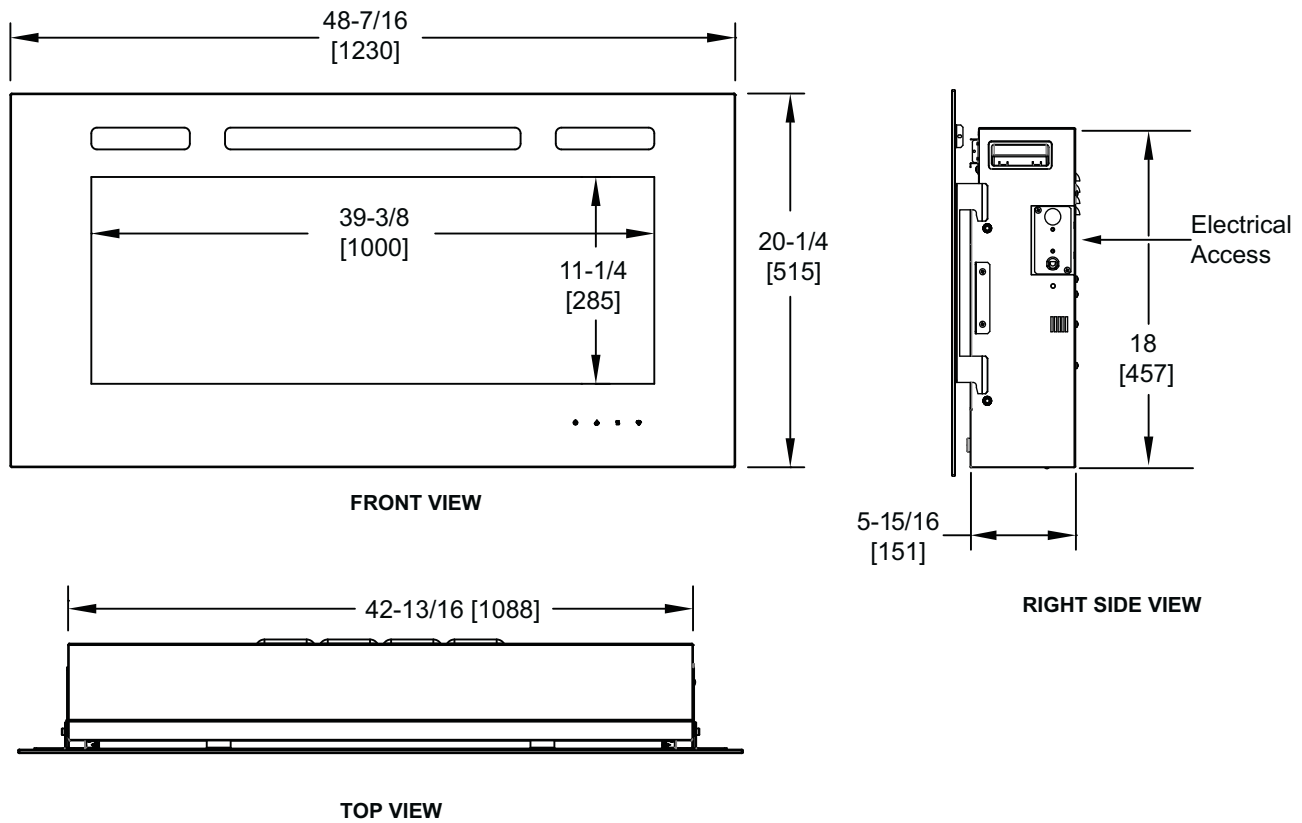

Please consult the manufacturer's installation manual for all details and requirements before making a final design layout decision.

Allusion 48" Recessed Linear Electric Fireplace

MODEL	FRONT WIDTH		BACK WIDTH		FRONT HEIGHT		BACK HEIGHT		DEPTH		VIEWING AREA
	Actual	Framing	Actual	Framing	Actual	Framing	Actual	Framing	Actual	Framing	
SF-ALL-48-BK	48-7/16" [1230]	44-5/16" [1126]	42-13/16" [1088]	44-5/16" [1126]	20-1/4" [515]	18-3/8" [467]	18" [457]	18-1/8" [461]	5-15/16" [151]	2x6 or 2x4	39-3/8" x 11-1/4" [1000 x 285]

ELECTRICAL CONNECTION REQUIREMENTS

CIRCUIT	CONNECTION METHOD	BTUS
15 AMP, 120V/60 Hz	Hardwire or plug-in	5,000

MINIMUM CLEARANCES TO COMBUSTIBLES

AREA	CLEARANCES
SIDES	0"
FLOOR	0"
TOP TO MANTEL	5/8" [16]
BACK	0"
FRONT	36" [914]

APPLIANCE LOCATION

FINISHING DIMENSIONS

WALLBOARD SHEATHING

RECESSED 2 X 4 WALL

RECESSED 2 X 6 WALL

PRODUCT LISTING CODES	
US	CSA 22.2 No 46-M1988
INTERNATIONAL	CSA 22.2 No 46-M1988

Product information provided is not complete and is subject to change without notice. Product installation must adhere strictly to instructions accompanying product to avoid risk of fire and potential injury.