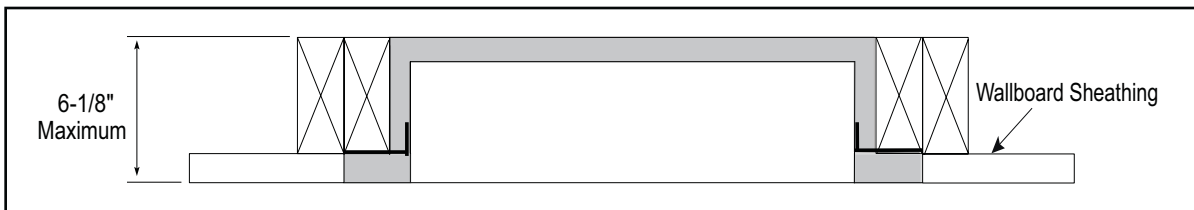

Please consult the manufacturer's installation manual for all details and requirements before making a final design layout decision.

Allusion 48" Recessed Linear Electric Fireplace

MODEL	FRONT WIDTH		BACK WIDTH		FRONT HEIGHT		BACK HEIGHT		DEPTH		VIEWING AREA
	Actual	Framing	Actual	Framing	Actual	Framing	Actual	Framing	Actual	Framing	
SF-ALL-48-BK	48-7/16" [1230]	44-5/16" [1126]	42-13/16" [1088]	44-5/16" [1126]	20-1/4" [515]	18-3/8" [467]	18" [457]	18-1/8" [461]	5-15/16" [151]	2x6 or 2x4	39-3/8" x 11-1/4" [1000 x 285]

APPLIANCE LOCATION

FINISHING DIMENSIONS

WALLBOARD SHEATHING

RECESSED 2 X 4 WALL

RECESSED 2 X 6 WALL

PRODUCT LISTING CODES	
US	CSA 22.2 No 46-M1988
INTERNATIONAL	CSA 22.2 No 46-M1988

Product information provided is not complete and is subject to change without notice. Product installation must adhere strictly to instructions accompanying product to avoid risk of fire and potential injury.