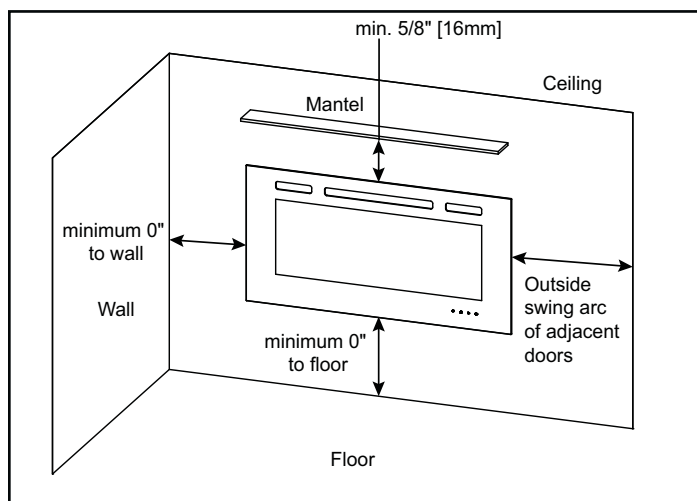

Please consult the manufacturer's installation manual for all details and requirements before making a final design layout decision.

Allusion 48" Recessed Linear Electric Fireplace

MODEL	FRONT WIDTH		BACK WIDTH		FRONT HEIGHT		BACK HEIGHT		DEPTH		VIEWING AREA
	Actual	Framing	Actual	Framing	Actual	Framing	Actual	Framing	Actual	Framing	
SF-ALL-48-BK	48-7/16" [1230]	44-5/16" [1126]	42-13/16" [1088]	44-5/16" [1126]	20-1/4" [515]	18-3/8" [467]	18" [457]	18-1/8" [461]	5-15/16" [151]	2x6 or 2x4	39-3/8" x 11-1/4" [1000 x 285]

ELECTRICAL CONNECTION REQUIREMENTS

CIRCUIT	CONNECTION METHOD	BTUS
15 AMP, 120V/60 Hz	Hardwire or plug-in	5,000

MINIMUM CLEARANCES TO COMBUSTIBLES

AREA	CLEARANCES
SIDES	0"
FLOOR	0"
TOP TO MANTEL	5/8" [16]
BACK	0"
FRONT	36" [914]

APPLIANCE LOCATION

FINISHING DIMENSIONS

WALLBOARD SHEATHING

RECESSED 2 X 4 WALL

RECESSED 2 X 6 WALL

PRODUCT LISTING CODES	
US	CSA 22.2 No 46-M1988
INTERNATIONAL	CSA 22.2 No 46-M1988

Product information provided is not complete and is subject to change without notice. Product installation must adhere strictly to instructions accompanying product to avoid risk of fire and potential injury.