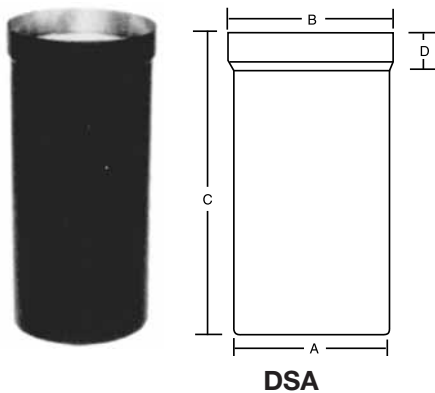

STOVE PIPE ADAPTERS

METALBEST
CHIMNEY & VENTING SYSTEMS

Dripless Stove Pipe Adapters

Dripless Stove Pipe Adapters are used to connect single wall stove pipe to Metalbest Chimney Systems (MCS). Dripless Stove Pipe Adapters are designed to slip inside single wall stove pipe to contain any creosote dripping down the chimney to inside the stove pipe. There are two Dripless Stove Pipe Adapters:

Dripless Stove Pipe Adapter (DSA) – For use in retrofit installations, this part can be installed from below to a MCS Finish Ceiling Support and secured with screws.

Dripless Stove Pipe Adapter w/Coupler (DSAC) – For use in new installations, this part can be installed by twist-locking the coupler on the DSAC into the first section of MCS chimney.

DRIPLESS STOVE PIPE ADAPTER

Product No.	Part No.	A	B	C	D
206242	6T-DSA	5 ¹⁵ / ₁₆ "	6 ⁷ / ₃₂ "	15 ³ / ₄ "	1 ⁵ / ₈ "
207242	7T-DSA	6 ¹⁵ / ₁₆ "	7 ⁷ / ₃₂ "	15 ³ / ₄ "	1 ⁵ / ₈ "
208242	8T-DSA	7 ¹⁵ / ₁₆ "	8 ⁷ / ₃₂ "	15 ³ / ₄ "	1 ⁵ / ₈ "

NOTE: DSA is 316 Stainless Steel

DRIPLESS STOVE PIPE ADAPTER w/COUPLER

Product No.	Part No.	A	B
206240	6T-DSAC	5 ¹⁵ / ₁₆ "	15 ³ / ₄ "
207240	7T-DSAC	6 ¹⁵ / ₁₆ "	15 ³ / ₄ "
208240	8T-DSAC	7 ¹⁵ / ₁₆ "	15 ³ / ₄ "