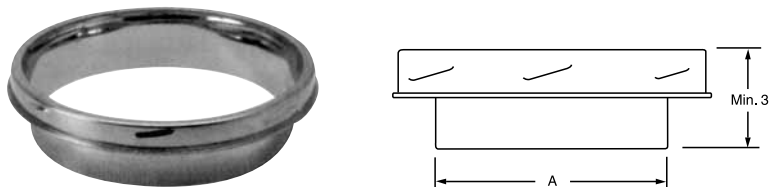

Dripless Stove Pipe Adapter (DSA) – For use in retrofit installations, this part can be installed from below to a MCS Finish Ceiling Support and secured with screws.

Dripless Stove Pipe Adapter w/Coupler (DSAC) – For use in new installations, this part can be installed by twist-locking the coupler on the DSAC into the first section of MCS chimney.

DRIPLESS STOVE PIPE ADAPTER

Product No.	Part No.	A	B	C	D
206242	6T-DSA	5 ¹⁵ / ₁₆ "	6 ⁷ / ₃₂ "	15 ³ / ₄ "	1 ⁵ / ₈ "
207242	7T-DSA	6 ¹⁵ / ₁₆ "	7 ⁷ / ₃₂ "	15 ³ / ₄ "	1 ⁵ / ₈ "
208242	8T-DSA	7 ¹⁵ / ₁₆ "	8 ⁷ / ₃₂ "	15 ³ / ₄ "	1 ⁵ / ₈ "

NOTE: DSA is 316 Stainless Steel

DRIPLESS STOVE PIPE ADAPTER w/COUPLER

Product No.	Part No.	A	B
206240	6T-DSAC	5 ¹⁵ / ₁₆ "	15 ³ / ₄ "
207240	7T-DSAC	6 ¹⁵ / ₁₆ "	15 ³ / ₄ "
208240	8T-DSAC	7 ¹⁵ / ₁₆ "	15 ³ / ₄ "

NOTE: DSAC is 430 Stainless Steel

Chimney Pipe Adapter

The Chimney Pipe Adapter is used to connect MCS to either double wall or single wall stove pipe. The 6 and 8 CPA provide proper connection to Selkirk Model DSP.