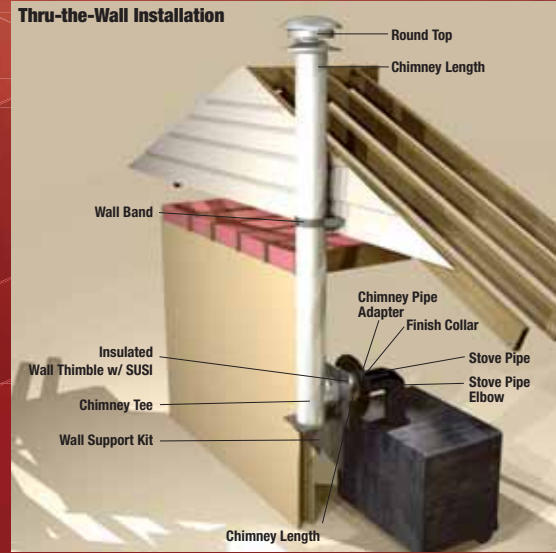

METALBEST

CHIMNEY & VENTING SYSTEMS

ALL - FUEL CHIMNEY SYSTEMS

Flat Ceiling Installation

Pitched Ceiling Installation

Thru-the-Wall Installation

Chimney Lengths Insulated Pipe (6", 6", 7" & 8" I.D.; 6", 9", 12", 18", 24", 36" & 48" Lengths) Adjustable Insulated Pipe (UT-11A)		Tees and Elbows Insulated Tee & Plug (T-IT) Insulated Elbow Kits 15° - (T-EL15) 30° - (T-EL30)		Chimney Supports Roof Support Package (T-RSP) Universal Roof Support Assembly (URSA) Roof Brace Kit (T-RBK) (Pipe Not Included) Wall Support Kit (T-WSK) Universal Wall Support / Resupport Assembly (UWRSA) Finish Support Package Round (T-FSPR) Finish Support Package (T-FSP) Anchor Plate (T-AP) Anchor Plate w/ Damper (T-APD)	
Chimney Supports Interior Resupport (T-IR) Universal Interior Resupport (UIRA) Support Box (T-SB)		Rain Cap and Storm Collar Ultra-Temp HT Rain Cap (T-CT) Spark Arrestor (T-SA) Storm Collar (T-SC)		Roof Flashing Flat and Low Pitch Flashing (T-TF) Adjustable Flashing (T-AFB) (T-AF12) Dead Soft Flashing (T-AFD) Rubber Boot Flashing Kit (URBAK) Universal Metal Roof Flashing Kit (URFK)	
Chimney Shields Retro-fit AIS (T-RAIS) Attic Insulation Shield (T-AIS) Insulated Wall Thimble (T-IWT) Fire Stop/Joist Shield (T-JS) SUSI Insulation		Stove Pipe Adapters Dripless Stove Pipe Adapter w/Coupler (T-DSAC) Dripless Stove Pipe Adapter (T-DSA) Chimney Pipe Adapter (T-CPA)		Accessories Wall Band (T-WB) Universal Wall Band (UWB) Finishing Collar (T-FC) Adjustable Pitched Ceiling Plate (T-PCPAJ) - 0 - 6/12 Pitch (T-PCPAJ12) - 6/12 - 12/12 Pitch Trim Plate Spacer (T-TPS)	