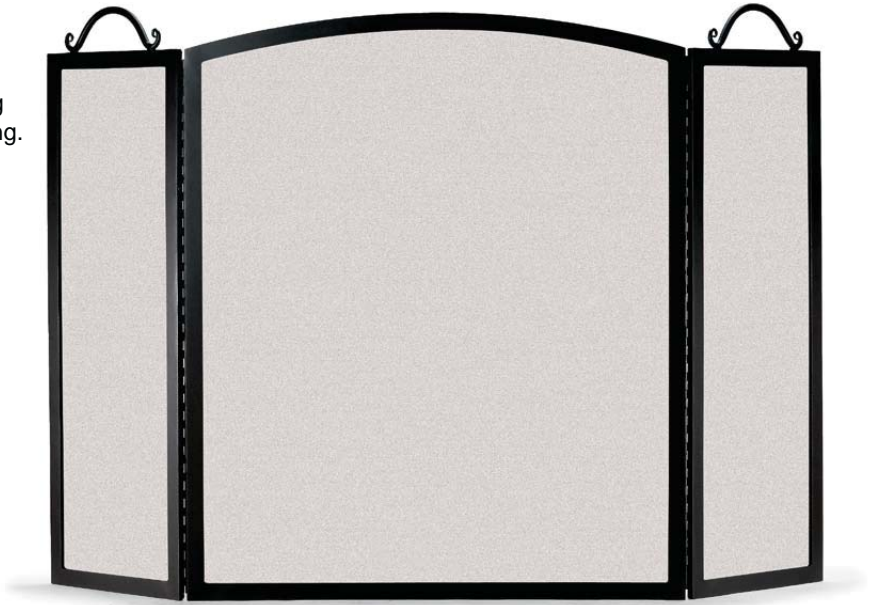

## Traditional Arch

Gentle arched center panel featuring closed-loop handles for easy handling.

Two sizes:

Black

Item# 19211 (pictured)

Center panel dimensions:

28"W x 33"H

11"W side panels.

Black

Item# 19212

Center panel dimensions:

28"W x 37"H

11"W side panels.

## Traditional Straight-Top

Classic straight-top three panel screen.

Center panel dimensions:

28"W x 30"H

11"W side panels.

Black

Item# 19217