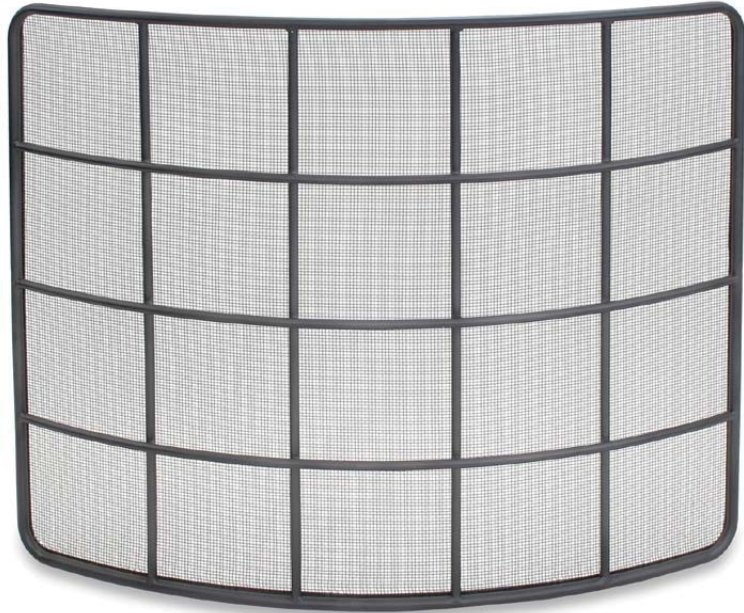

Woodland Bowed Screen

Natural Iron

Beautiful natural iron finish with simplistic design will add warmth to the hearth.

Item# 18344
39"W x 31"H

Related Products

Item# 18087 Tool Set

Page 12

Metro Detail

Metro Bowed Screen

Black/Polished Nickel

Add instant elegance to your hearth. Black frame with polished nickel accents.

Item# 18345
44.5"W x 31.75"H

Related Products

Item# 18090 Tool Set

Page 13