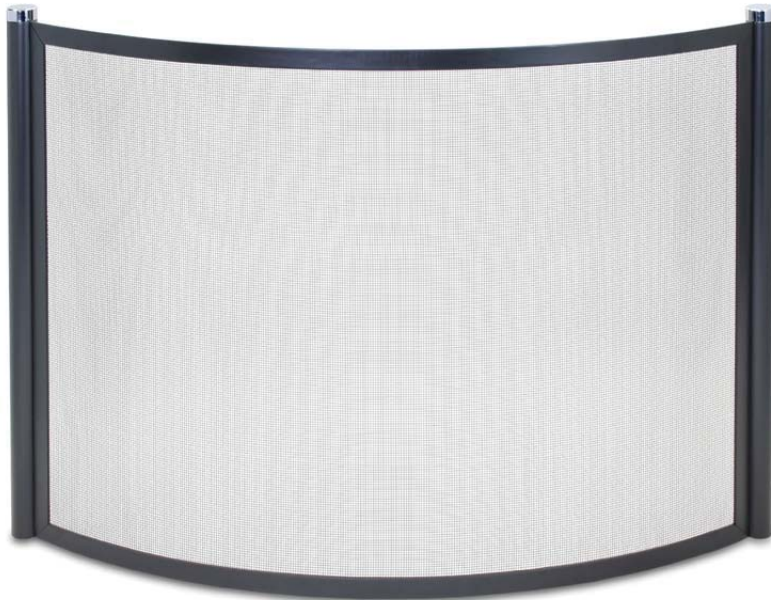

Woodland Bowed Screen

Natural Iron

Beautiful natural iron finish with simplistic design will add warmth to the hearth.

Item# 18344
39"W x 31"H

Related Products

Item# 18087 Tool Set

Page 12

Metro Detail

Metro Bowed Screen

Black/Polished Nickel

Add instant elegance to your hearth. Black frame with polished nickel accents.

Item# 18345
44.5"W x 31.75"H

Related Products

Item# 18090 Tool Set

Page 13