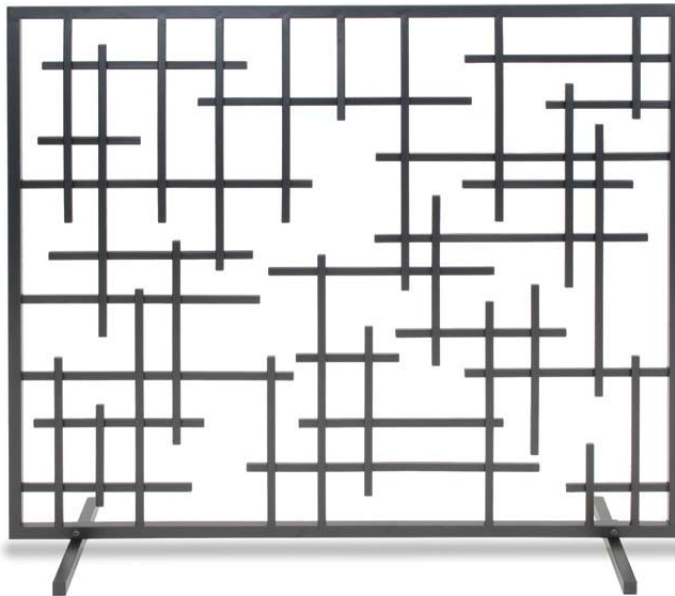

Reflections Tea Light Summer Screen

A decorator's dream! Features 8 distinctive tea light holders. No screen mesh included. Recommended for gas burning or decorative fireplaces.

31"W x 33.75"H

Polished Nickel
Item# 18264

Natural Iron
Item# 18265

Black
Item# 18266

(Candles not included)

Contemporary Summer Screen

Instantly transform your hearth with this contemporary summer screen. No screen mesh included. Recommended for gas burning or decorative fireplaces.

39"W x 31"H

Polished Nickel
Item# 18267

Natural Iron
Item# 18268

Black
Item# 18269