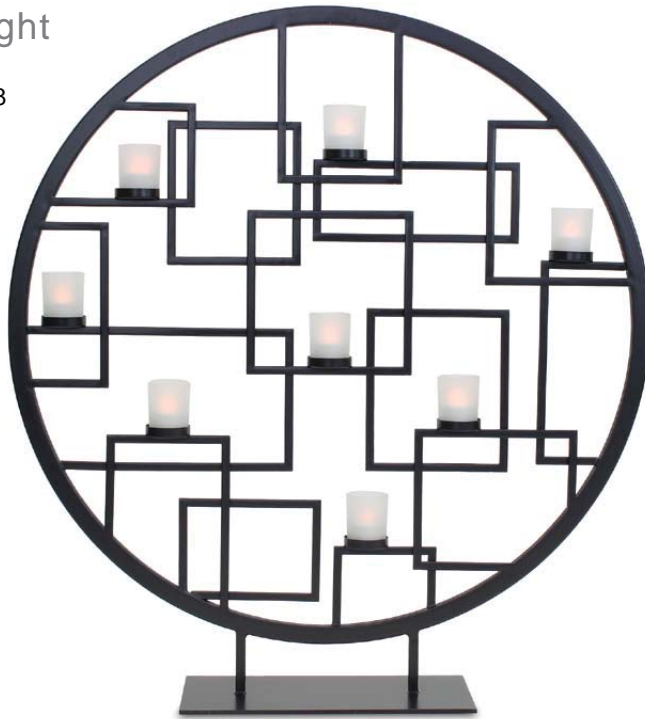

Reflections Tea Light Summer Screen

A decorator's dream! Features 8 distinctive tea light holders. No screen mesh included. Recommended for gas burning or decorative fireplaces.

31"W x 33.75"H

Polished Nickel
Item# 18264

Natural Iron
Item# 18265

Black
Item# 18266

(Candles not included)

Contemporary Summer Screen

Instantly transform your hearth with this contemporary summer screen. No screen mesh included. Recommended for gas burning or decorative fireplaces.

39"W x 31"H

Polished Nickel
Item# 18267

Natural Iron
Item# 18268

Black
Item# 18269