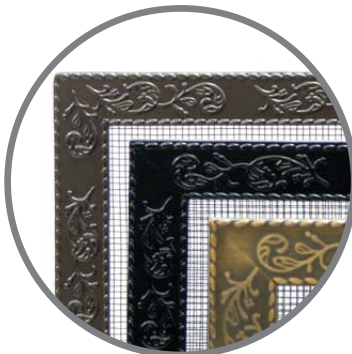

Bay Branch Detail