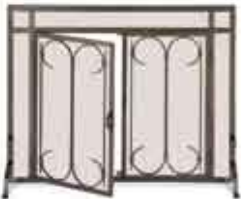

FGD63A - Arched Door Series (right)

Item#	Width	Height	Finish
18427	39"	31"	Burnished Black
18428	44"	33"	Burnished Black

FGD63 - Straight Doors Series (above)

Item#	Width	Height	Finish
18425	39"	31"	Burnished Black
18426	44"	33"	Burnished Black