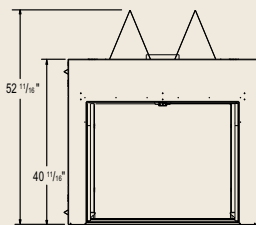

Model	BTU'S (Input)	Venting	Height		Front Width		Depth	
			Actual	Framing	Actual	Framing	Actual	Framing
GD80	43,000	Top	40 11/16"	53"	46 1/4"	48 3/4"	27 3/4"	29 1/4"

Model	Glass Type	Glass Size		Efficiencies			Blower	Mobile Home
		Height	Width	EnerGuide	AFUE	Steady State		Certified
GD80	Ceramic	30"	37"	51.4%	-	78%	Included	Yes