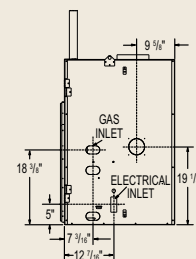

Model	BTU'S (Input)	Venting	Height		Front Width		Depth	
			Actual	Framing	Actual	Framing	Actual	Framing
GD80	43,000	Top	40 11/16"	53"	46 1/4"	48 3/4"	27 3/4"	29 1/4"

Model	Glass Type	Glass Size		Efficiencies			Blower	Mobile Home
		Height	Width	EnerGuide	AFUE	Steady State		Certified
GD80	Ceramic	30"	37"	51.4%	-	78%	Included	Yes