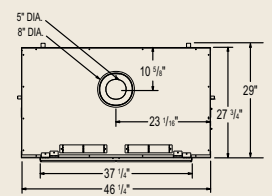

Model	BTU'S (Input)	Venting	Height		Front Width		Depth	
			Actual	Framing	Actual	Framing	Actual	Framing
GD80	43,000	Top	40 11/16"	53"	46 1/4"	48 3/4"	27 3/4"	29 1/4"

Model	Glass Type	Glass Size		Efficiencies			Blower	Mobile Home
		Height	Width	EnerGuide	AFUE	Steady State		Certified
GD80	Ceramic	30"	37"	51.4%	-	78%	Included	Yes