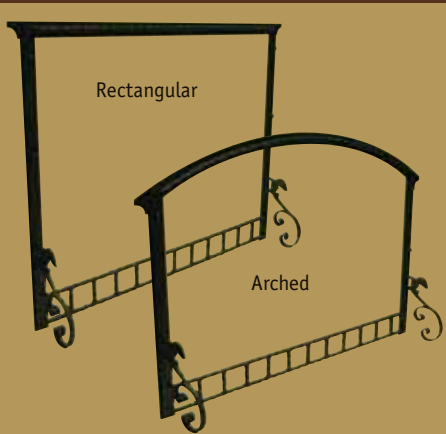

QUALITY FIREPLACES
Award Winning Products

Optional Door Kits

Hand Forged Iron - Solid Handcrafted Wrought Iron Faceplate
Complete With Double Arched Doors

Arched Hammerstone
Copper Finish Door

Arched Hammerstone
Pewter Finish Door

Hammerstone
Pewter Finish

Hammerstone
Copper Finish

Rectangular Hammerstone
Copper Finish Door

Rectangular Hammerstone
Pewter Finish Door

Decorative Panels

Sandstone
Herringbone Panels

Old Town Red™
Brick Panels

Sandstone
Brick Panels

Radiant Porcelain
Reflective Panels

Decorative Frames

Rectangular

Arched

Features & Advantages

The Madison™

- Up to 43,000 BTU's • Heater rated
- 50% flame/heat adjustment for maximum comfort and efficiency
- 1 Superior heat circulating blower with variable speed control
 - provides powerful heating performance
- 2 PHAZERAMIC™ advanced burner technology with glowing ember bed, produces the most realistic flames in the industry
- 3 Elegant cast iron andirons & grate
- 4 Efficient Heat Exchanger; Napoleon's exclusive heat catalyzing chamber draws cool room air in, forcing it around the entire hot firebox and back out in the room with a high output heat circulating blower system, standard with every Madison™
- Exclusive Night Light™ illuminates the decorative firebox and logs
- Full view operable safety screen
- Hand-held modulating thermostatic remote (controls flame, heat, blower and Night Light™)
- Immense 37" w x 30" h viewing area
- Available in either a true arch or rectangular design opening
- Realistic PHAZER® logs, distinctive to The Madison™, provide real wood log appearance
- 100% SAFE GUARD™ gas control system automatically and quickly shuts off the gas supply for your peace of mind
- No electricity required to light or operate - millivolt system ensures reliable use even during power failures
- Approved for bathrooms, bedrooms and bed sitting rooms
- President's Lifetime Limited Warranty