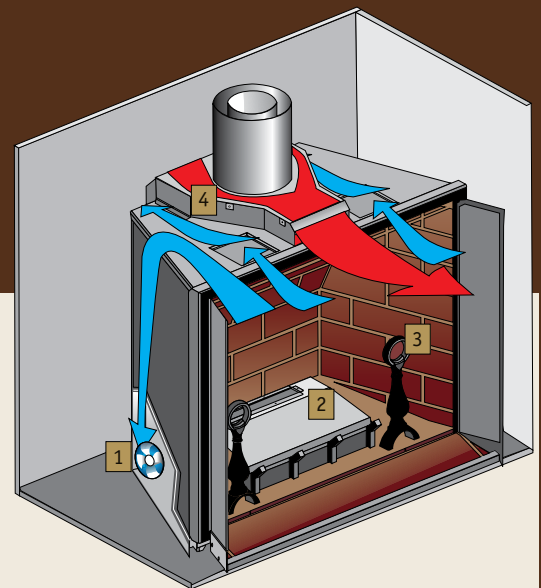

Sandstone
Brick Panels

Radiant Porcelain
Reflective Panels

Decorative Frames

Rectangular

Arched

Features & Advantages

The Madison™

- Up to 43,000 BTU's • Heater rated
- 50% flame/heat adjustment for maximum comfort and efficiency
- 1 Superior heat circulating blower with variable speed control
 - provides powerful heating performance
- 2 PHAZERAMIC™ advanced burner technology with glowing ember bed, produces the most realistic flames in the industry
- 3 Elegant cast iron andirons & grate
- 4 Efficient Heat Exchanger; Napoleon's exclusive heat catalyzing chamber draws cool room air in, forcing it around the entire hot firebox and back out in the room with a high output heat circulating blower system, standard with every Madison™
- Exclusive Night Light™ illuminates the decorative firebox and logs
- Full view operable safety screen
- Hand-held modulating thermostatic remote (controls flame, heat, blower and Night Light™)
- Immense 37" w x 30" h viewing area
- Available in either a true arch or rectangular design opening
- Realistic PHAZER® logs, distinctive to The Madison™, provide real wood log appearance
- 100% SAFE GUARD™ gas control system automatically and quickly shuts off the gas supply for your peace of mind
- No electricity required to light or operate - millivolt system ensures reliable use even during power failures
- Approved for bathrooms, bedrooms and bed sitting rooms
- President's Lifetime Limited Warranty