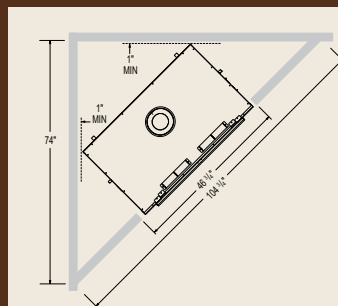

Model	BTU'S (Input)	Venting	Height		Front Width		Depth	
			Actual	Framing	Actual	Framing	Actual	Framing
GD80	43,000	Top	40 11/16"	53"	46 1/4"	48 3/4"	27 3/4"	29 1/4"

Model	Glass Type	Glass Size		Efficiencies			Blower	Mobile Home
		Height	Width	EnerGuide	AFUE	Steady State		Certified
GD80	Ceramic	30"	37"	51.4%	-	78%	Included	Yes