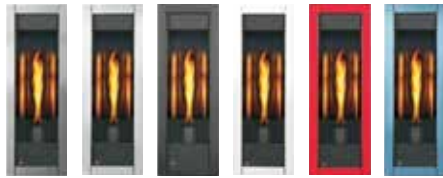

## Slim Modern Design

An ultra modern vent free fireplace with a slim design featuring a reflective, prism shaped firebox. Napoleon's Torch™ features decorative glass embers, heat resistant glass and MIRRO-FLAME™ Porcelain Reflective Radiant Panels. Ideal for new construction and renovation projects, the Torch™ can be installed in hallways, entranceways, bathrooms, bedrooms, offices and spas.

### Options & Accessories

Frames/Fronts  
Six Finish Options\*

LED Accent Light Kit  
Four Lights Included

Adjustable Mounting Cabinets  
Two Finish Options\*

The Torch™ shown with brushed stainless steel frame and mounting cabinet

The Torch™ shown with painted metallic black frame and mounting cabinet

MIRRO-FLAME™  
Porcelain Reflective  
Radiant Panels  
(standard with unit)