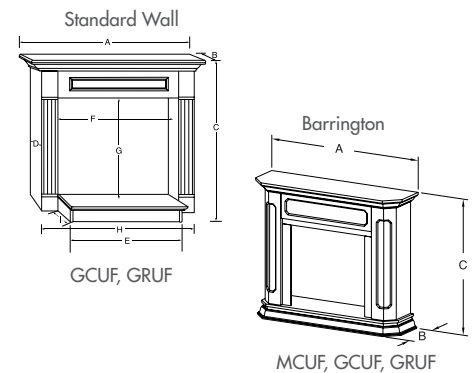

MANTELS (SEE FIRESIDE FURNISHINGS MANTELS & SURROUNDS BROCHURE FOR MORE DETAILS)

Product	Mantels
BUF, LCUF	Kenwood, Westcott, Richland, Roxborough

*Designer faces not compatible with MCUF in Barrington cabinet