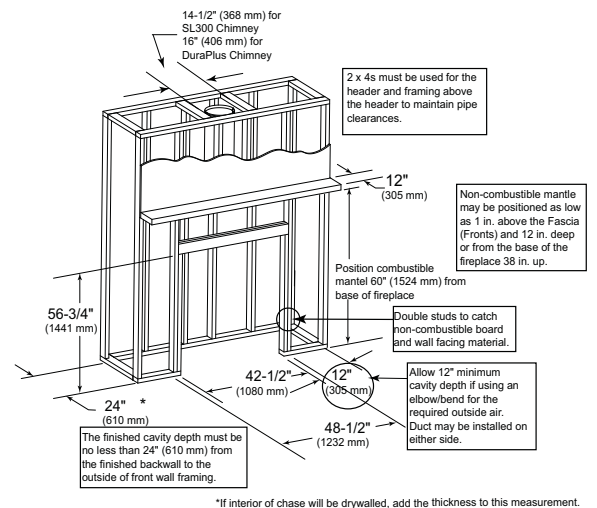

Framing Dimensions

Available from

heatilator
The first name in fireplaces

800-927-6841 | heatilator.com

Limited Lifetime Warranty

The strongest in the industry, Heatilator provides a limited lifetime warranty on wood-burning products of the most important aspects: firebox and heat exchanger.

The information provided in this literature is for planning purposes only and subject to change. Please consult the installation manual for actual installation. Actual product appearance may differ from product images. Fireplace glass and other surfaces get extremely HOT and can cause severe burns if touched. Keep a safe distance away. To learn more visit www.heatilator.com/fireplace-safety.

HTL-1112U-0723