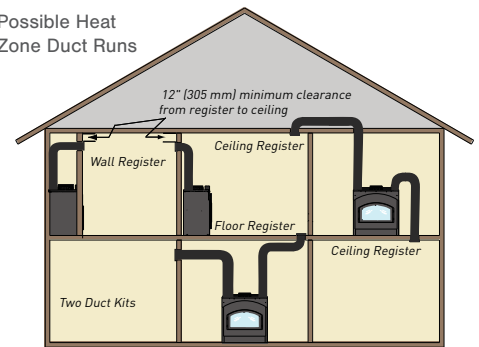

Heat Management

Optional Heat Zone Kit

With zone heating, you can easily reduce your energy 5-7/8" 27-3/8" [695] 1" [25] consumption by up to 40%, and reduce your utility bill in the process. Using a Heatilator fireplace as a supplemental heating source, you can turn down your central furnace or boiler system and still maintain comfortable temperatures in your common living area.

Possible Heat Zone Duct Runs