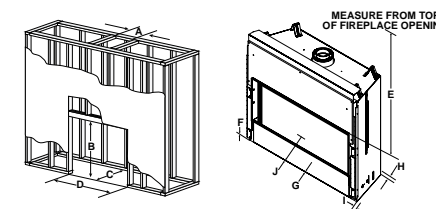

Dimensions are in inches and millimeters. Product information is not complete and is subject to change without notice. Product installation must adhere strictly to instructions shipped with product. We recommend measuring individual units at installation. NOTE: Combustible material should not cover the face. Refer to installation manual for detailed specifications on installing this product. Hearth & Home Technologies® reserves the right to update units periodically. Actual product appearance, including flame, may differ from product images.

Efficiencies EnerGuide (CSA P.4.1-15) is the official Government of Canada mark associated with the labelling and rating of the energy consumption or energy efficiency of specific products.

JADE32	JADE42
51.0% (NG) / 51.6% (LP)	63.8% (NG) / 69.9% (LP)