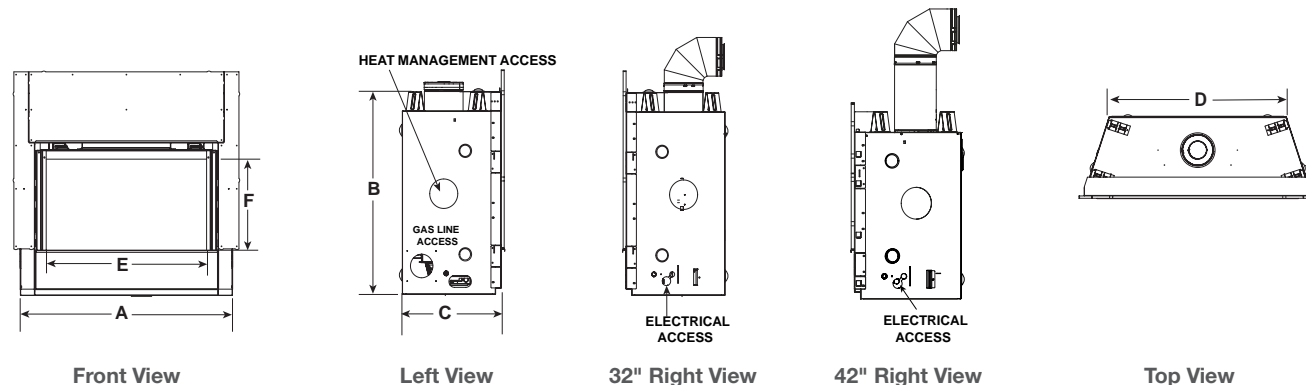

Technical Specifications

MODEL	FRONT WIDTH (A)		HEIGHT (B)		DEPTH (C)		REAR WIDTH (D)		GLASS SIZE (E X F)	BTU/HR INPUT
	ACTUAL	FRAMING	ACTUAL	FRAMING	ACTUAL	FRAMING	ACTUAL	FRAMING		
Jade 32"	36" (914)	37" (940)	38-1/16" (967)	36-1/2" (927)	17-3/4" (451)	17-3/4" (451)	25-3/4" (654)	37" (940)	27-1/4" x 15-1/4" (692 x 337)	19,000 (NG) 16,500 (LP)
Jade 42"	48" (1219)	49" (1245)	33-11/16" (856)	32-3/4" (832)	17-3/4" (451)	17-3/4" (451)	37-3/4" (959)	49" (1016)	39" x 15-1/4" (991 x 337)	25,250 (NG) 23,500 (LP)