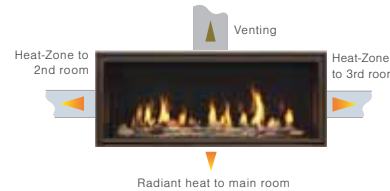

- Showcase the interior with glass illuminated by LED lights
- Customize the interior with Reflective Black Glass panels, driftwood logs, natural stones and glass firebed options
- IntelliFire® touchscreen remote comes standard; add the IntelliFire app or wireless wall switch for the solution that fits your life
- Optional heat distribution systems direct warmth to more areas of the home
- Single-sided available in 36", 48", 60" or 72" models
- See-through available in 36" or 48" models

Wireless Wall Switch — Features: on/off, battery strength indicator, cold climate mode.

Move heat where you want it

Passive Heat

Passive heat disperses heat naturally without moving parts, to allow TVs to be mounted above the fireplace without a mantel or shelf. Choose side, front or open wall register.

Side register

Front register

Open wall register
(opening 2" from ceiling)

Heat-Zone® Technology

Draw heat from your fireplace to another room in your home. Redirect up to 50% of the heat, while reducing wall temperatures above the fireplace.

Heat-Out® Technology

Draw heat from your fireplace and direct it outside. Redirect up to 40% of the heat while reducing wall temperatures above the fireplace.

Install virtually anywhere

Power Venting Technology