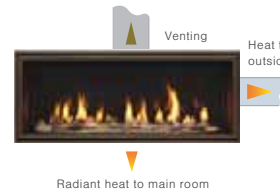

Touchscreen Remote — Features: on/off, flame height adjustment, fan speed, lights adjustment, thermostat mode, room temperature readout, child lock, timer mode, battery backup, cold climate mode, power vent, wall docking station (fan, lights and power vent are dependent on your fireplace).

Wireless Wall Switch — Features: on/off, battery strength indicator, cold climate mode.

Move heat where you want it

Passive Heat

Passive heat disperses heat naturally without moving parts, to allow TVs to be mounted above the fireplace without a mantel or shelf. Choose side, front or open wall register.

Side register

Front register

Open wall register
(opening 2" from ceiling)

Heat-Zone® Technology

Draw heat from your fireplace to another room in your home. Redirect up to 50% of the heat, while reducing wall temperatures above the fireplace.

Heat-Out® Technology

Draw heat from your fireplace and direct it outside. Redirect up to 40% of the heat while reducing wall temperatures above the fireplace.

Install virtually anywhere

Power Venting Technology