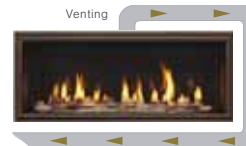

Side register

Front register

Open wall register
(opening 2" from ceiling)

Heat-Zone® Technology

Draw heat from your fireplace to another room in your home. Redirect up to 50% of the heat, while reducing wall temperatures above the fireplace.

Heat-Out® Technology

Draw heat from your fireplace and direct it outside. Redirect up to 40% of the heat while reducing wall temperatures above the fireplace.

Install virtually anywhere

Power Venting Technology

A fan-powered accessory with slim venting can zigzag throughout your home — up, down, over or under — making it possible to install a gas fireplace virtually anywhere.

IntelliFire Touch® Ignition System IntelliFire Touch is our most advanced intermittent-pilot ignition (IPI) system, making operating your appliance simple, smart and safe. Select from the IntelliFire app, touchscreen remote or wireless wall switch for the solution that fits your life.