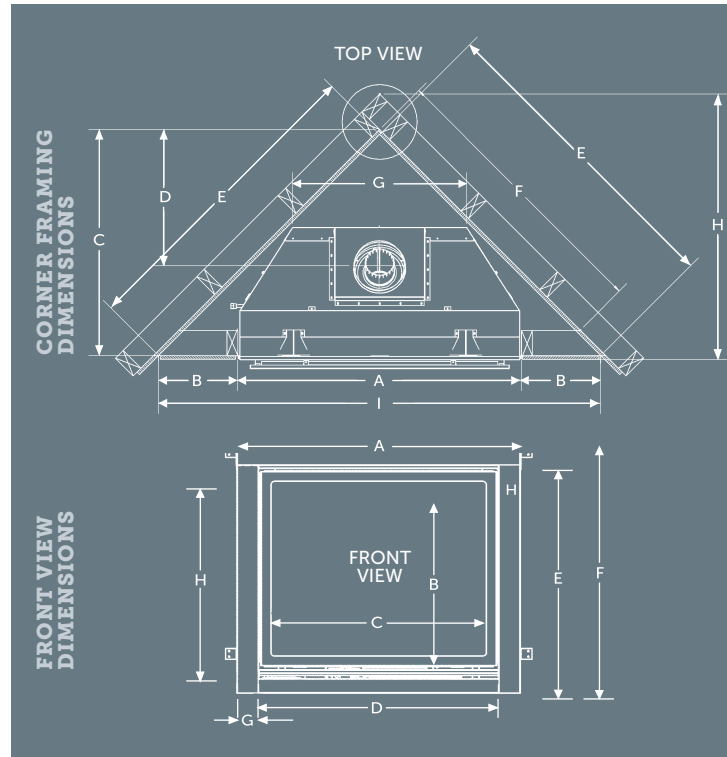

Traditional Brick Liner RLT

Herringbone Brick Liner RLH

Red Herringbone Brick Liner RRH

Stacked Brick Liner RLS

CORNER

FRONT VIEW

	ZCV39	ZCV42	ZCV39	ZCV42
A	39 1/2"	42 1/2"	39 3/8"	42 3/8"
B	11"	11 3/4"	24 1/8"	27 1/4"
C	31 1/2"	33"	29 5/8"	33 3/8"
D	19"	20 1/2"	33"	37 1/8"
E	43 1/2"	45 5/8"	34 1/2"	37 3/8"
F	39 1/2"	41 5/8"	37 3/4"	40 7/8"
G	24 1/4"	27 7/8"	3"	2 1/2"
H	37"	38 3/8"	29 3/8"	32 1/2"
I	61 1/2"	64 1/2"	-	-

UNIT AND FRAMING SPECIFICATIONS (IN.)

Top Flue Models	Height Actual	Height Framing	Width Actual	Width Framing	Depth Actual	Depth Framing
ZCV39	37 3/8"	37 1/8"	39 3/8"	39 1/2"	18 3/8"	18 1/2"
ZCV42	40 7/8"	41"	42 3/8"	42 1/2"	18 3/8"	18 1/2"