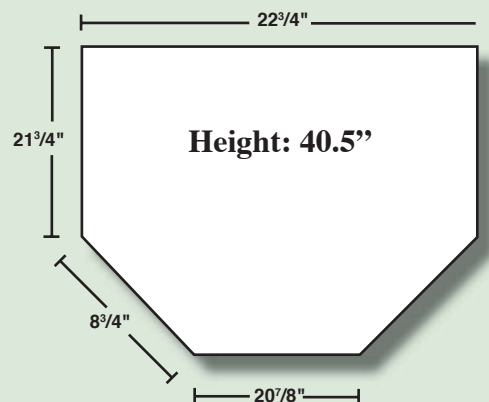

OPTIONS

- Log set
- Fire brick
- Thermostat/remote

Clearances pending see website for details