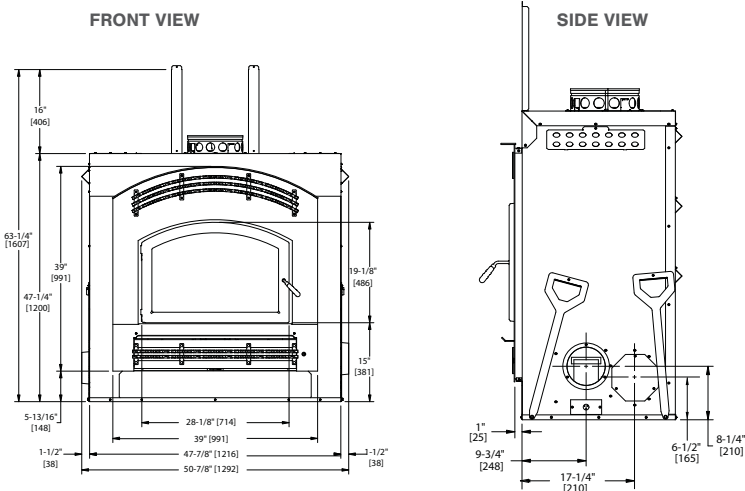

Mission Rectangular Front

Mission Arch Front

Forged Arch Front

Options

- Fire screen
- Heat distribution kit
- Hearth extension
- Lintel bar

Heat Management

Optional Heat-Zone Kit

With zone heating, you can easily reduce your energy consumption by up to 40%, and reduce your utility bill in the process. Using a Heatilator fireplace as a supplemental heating source, you can turn down your central furnace or boiler system and still maintain comfortable temperatures in your common living area.

Possible Heat-Zone Duct Runs

Product Dimensions

Framing Dimensions

Available from

heatilator
The first name in fireplaces

800-927-6841 | heatilator.com

Limited Lifetime Warranty

The strongest in the industry, Heatilator provides a limited lifetime warranty on wood-burning products of the most important aspects: firebox and heat exchanger.