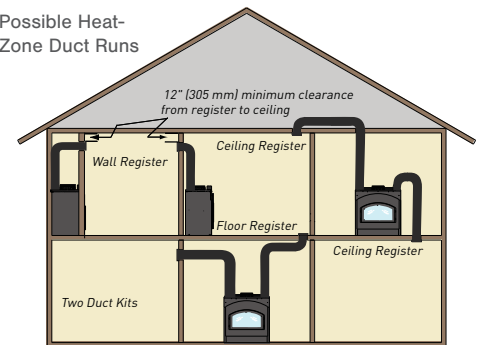

Mission Rectangular Front

Mission Arch Front

Forged Arch Front

Options

- Fire screen
- Heat distribution kit
- Hearth extension
- Lintel bar

Heat Management

Optional Heat-Zone Kit

With zone heating, you can easily reduce your energy consumption by up to 40%, and reduce your utility bill in the process. Using a Heatilator fireplace as a supplemental heating source, you can turn down your central furnace or boiler system and still maintain comfortable temperatures in your common living area.

Possible Heat-Zone Duct Runs

Product Dimensions

Framing Dimensions

Available from

heatilator
The first name in fireplaces

800-927-6841 | heatilator.com

Limited Lifetime Warranty

The strongest in the industry, Heatilator provides a limited lifetime warranty on wood-burning products of the most important aspects: firebox and heat exchanger.