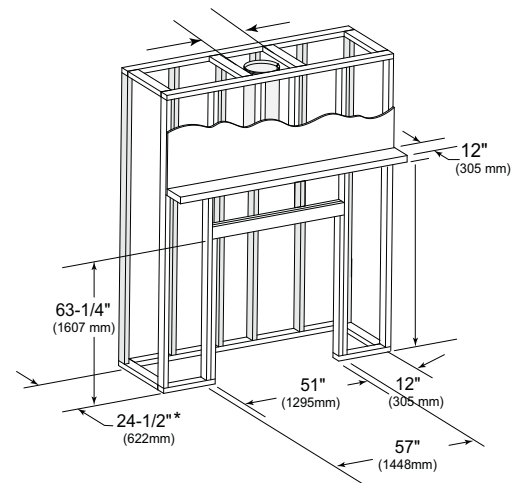

Possible Heat-Zone Duct Runs

Product Dimensions

Framing Dimensions

Available from

heatilator
The first name in fireplaces

800-927-6841 | heatilator.com

Limited Lifetime Warranty

The strongest in the industry, Heatilator provides a limited lifetime warranty on wood-burning products of the most important aspects: firebox and heat exchanger.