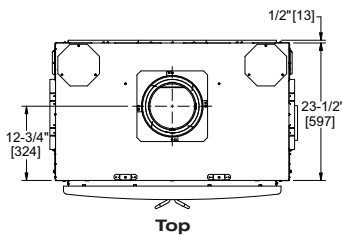

Product Dimensions