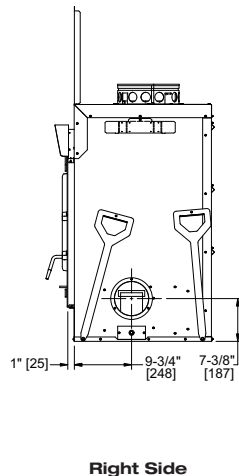

Above and Cover: Constitution shown standard.

Features

- 68,200 BTUs¹ — heats 1,000 to 2,600 sq ft²
- 2.7 cu ft interior capacity / 22" recommended log length
- Up to ten hours of burn time from each load of wood
- Dual 140 CFM fans

Options

- Fire screen
- Heat distribution kit
- Hearth extension³
- Lintel bar

Product Dimensions

Framing Dimensions

*If interior of chase will be drywalled, add the thickness to this measurement.

Available from