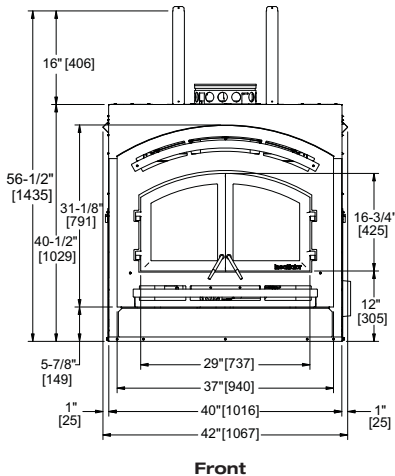

Above and Cover: Constitution shown standard.

Features

- 68,200 BTUs¹ — heats 1,000 to 2,600 sq ft²
- 2.7 cu ft interior capacity / 22" recommended log length
- Up to ten hours of burn time from each load of wood
- Dual 140 CFM fans

Options

- Fire screen
- Heat distribution kit
- Hearth extension³
- Lintel bar

Product Dimensions

Framing Dimensions

*If interior of chase will be drywalled, add the thickness to this measurement.

Available from