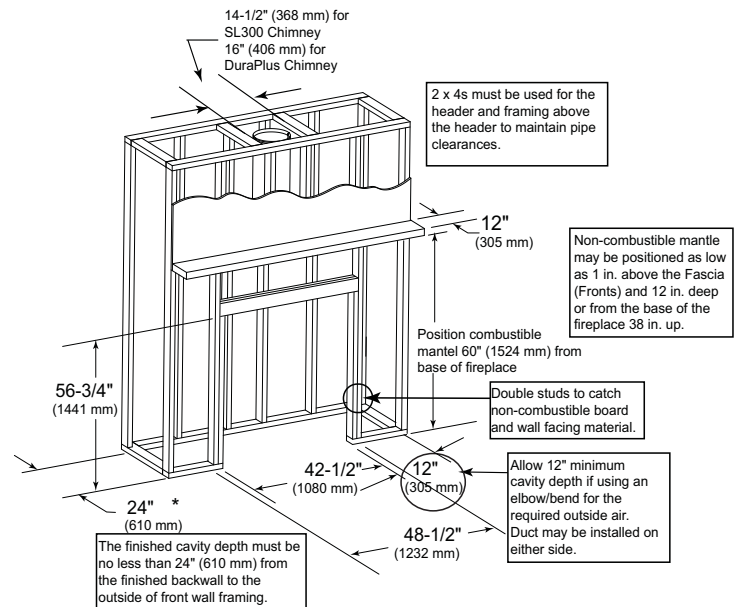

Above and Cover: Constitution shown standard.

Features

- 68,200 BTUs¹ — heats 1,000 to 2,600 sq ft²
- 2.7 cu ft interior capacity / 22" recommended log length
- Up to ten hours of burn time from each load of wood
- Dual 140 CFM fans

Options

- Fire screen
- Heat distribution kit
- Hearth extension³
- Lintel bar

Product Dimensions

Framing Dimensions

*If interior of chase will be drywalled, add the thickness to this measurement.

Available from