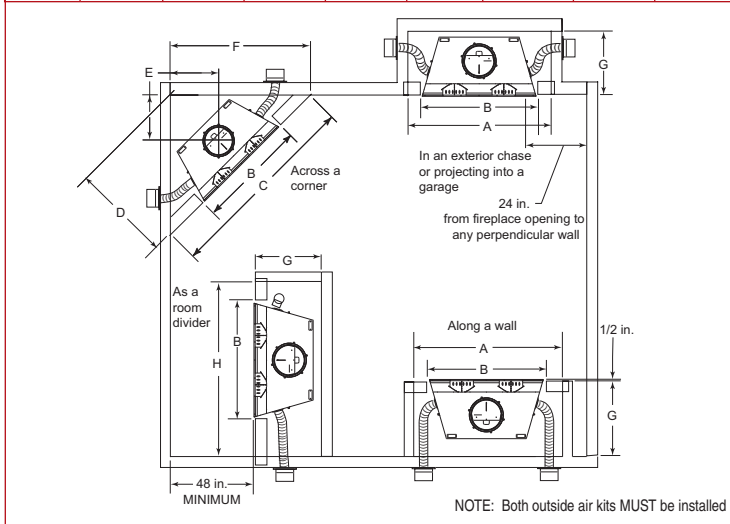

Left: BIR36 shown with operable glass bi-fold doors in black, Grand Oak gas logs, Firebrick Yellow traditional interior panels and custom surround

Specifications

MODEL	FRONT WIDTH (B)	BACK WIDTH (C)	HEIGHT (D)	DEPTH	FIREBOX OPENING (A)
BIR36	46-7/8" (1191mm)	31-1/8" (790mm)	74-1/8" (1884mm)	27-1/2" (699mm)	36" w x 38" h
BIR42	52-7/8" (1343mm)	37-1/8" (943mm)	74-1/8" (1884mm)	27-1/2" (699mm)	42" w x 38" h
BIR50	60-7/8" (1546mm)	45-1/8" (1146mm)	74-1/8" (1884mm)	27-1/2" (699mm)	50" w x 38" h

Clearances

MODEL	A	B	C	D	E	F	G	H
BIR36	72" (1829mm)	47-7/8" (1216mm)	89-1/8" (2264mm)	44-5/8" (1133mm)	20-3/8" (518mm)	63-1/8" (1603mm)	28-1/2" (724mm)	78" (1981mm)
BIR42	77-7/8" (1978mm)	53-7/8" (1368mm)	95-1/4" (2419mm)	47-5/8" (1210mm)	22-1/2" (572mm)	67-3/8" (1711mm)	28-1/2" (724mm)	84" (2134mm)
BIR50	85-7/8" (2181mm)	61-7/8" (1572mm)	103-1/4" (2623mm)	51-5/8" (1311mm)	25-1/4" (641mm)	73" (1854mm)	28-1/2" (724mm)	92" (2337mm)