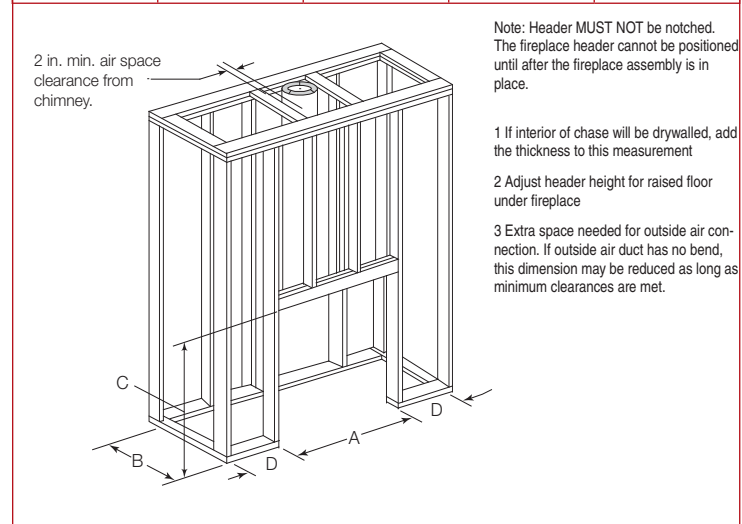

Framing

MODEL	A	B¹	C²	D³
BIR36	47-7/8" (1216mm)	28-1/2" (724mm)	74-1/4" (1886mm)	12" (305mm)
BIR42	53-7/8" (1368mm)	28-1/2" (724mm)	74-1/2" (1892mm)	12" (305mm)
BIR50	61-7/8" (1572mm)	28-1/2" (724mm)	74-1/2" (1892mm)	12" (305mm)