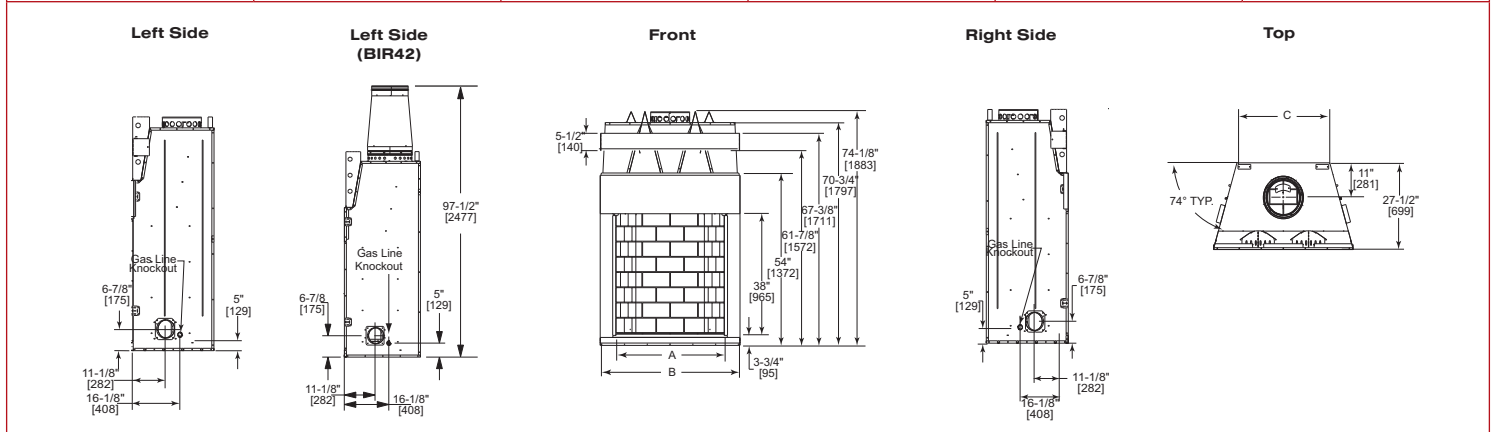

Left: BIR36 shown with operable glass bi-fold doors in black, Grand Oak gas logs, Firebrick Yellow traditional interior panels and custom surround

Specifications

MODEL	FRONT WIDTH (B)	BACK WIDTH (C)	HEIGHT (D)	DEPTH	FIREBOX OPENING (A)
BIR36	46-7/8" (1191mm)	31-1/8" (790mm)	74-1/8" (1884mm)	27-1/2" (699mm)	36" w x 38" h
BIR42	52-7/8" (1343mm)	37-1/8" (943mm)	74-1/8" (1884mm)	27-1/2" (699mm)	42" w x 38" h
BIR50	60-7/8" (1546mm)	45-1/8" (1146mm)	74-1/8" (1884mm)	27-1/2" (699mm)	50" w x 38" h