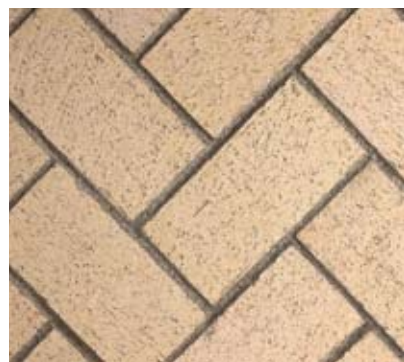

All Mosaic Masonry™ fireplaces come with either Ivory or Red brick in "Stacked" or "Herringbone" patterns.

Red Full "Stacked" Brick

Ivory Full "Herringbone" Brick

Mosaic Masonry™ made simple. All new pre-engineered firebrick system features steel reinforced, factory-built and grouted masonry walls that easily slip into place and securely fasten to the steel fireplace chassis.