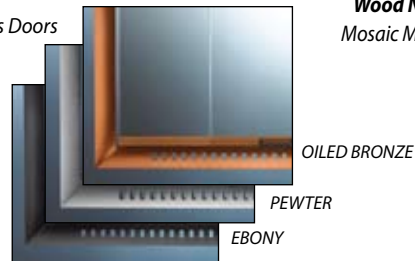

Accessories

The Mosaic Masonry technology can be applied to other uses as well. Vantage Hearth offers a complementary “Wood Nook” for storing firewood. The Wood Nook uses the same metal housing and firebrick as our fireplaces. There are two styles of Wood Nooks available.

Other Accessories Include:

- Gas logs
- Bi-fold glass doors in three finishes: ebony, pewter and oiled bronze
- Outside combustion air kit

Premium Masonry Accessories (For Use With Wood Burning Fireplaces Only)