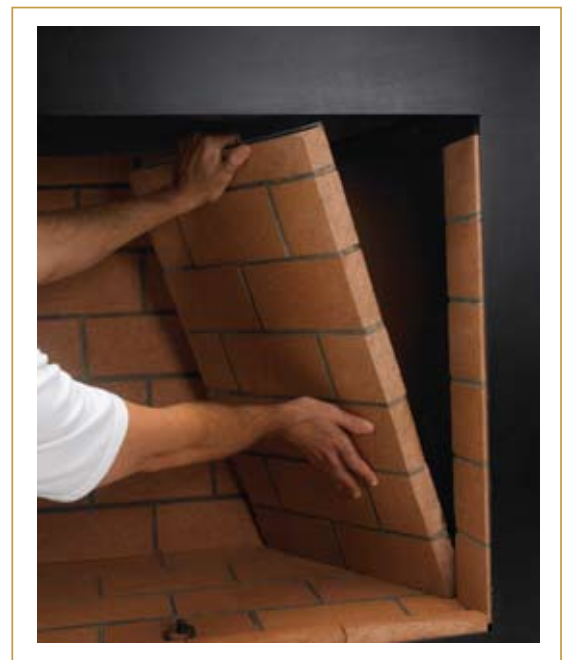

Fireplace manufacturers instinctively compare their fireplaces to traditional, masonry wood burners. But only one manufactured fireplace line can really call itself "Masonry".

Vantage Hearth's patented Mosaic Masonry™ features real firebrick finished interiors, with no visible sheet metal for the authentic richness and beauty of a custom, site-built masonry fireplace.

All Mosaic Masonry™ fireplaces come with either Ivory or Red brick in "Stacked" or "Herringbone" patterns.

Red Full "Stacked" Brick

Ivory Full "Herringbone" Brick

Mosaic Masonry™ made simple. All new pre-engineered firebrick system features steel reinforced, factory-built and grouted masonry walls that easily slip into place and securely fasten to the steel fireplace chassis.