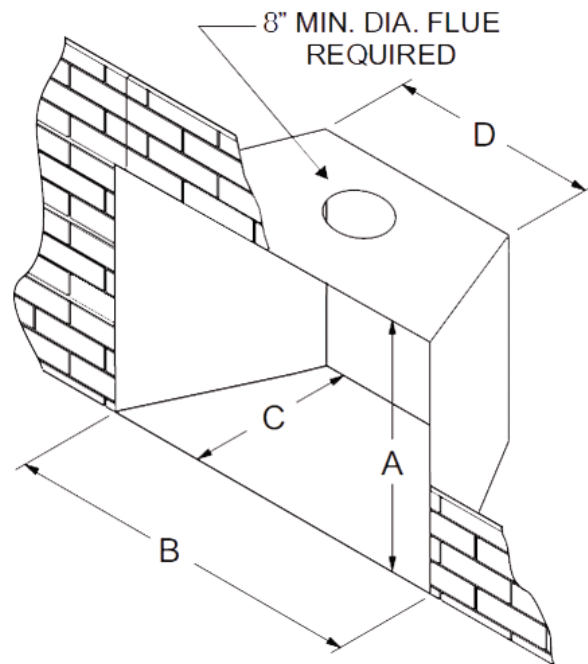

WOOD INSERT

Archway 1700

Features

- Simple Operation
- Easy to Maintain
- EPA 2020 Certified
- Limited Lifetime Warranty
- Multiple Design Options
- Includes Blower

Specifications

- Heating Area 500-1,800 sq. ft.
- Burn Time 6 hours
- Maximum Heat Output 65,000 BTUs
- Maximum Log Length 18 in.
- Firebox Size 1.9 cu. ft.
- Min Fireplace 21 1/2" H, 27 1/2" W, x 12 5/8"

Options & Accessories

- 3 Surround Options (Requires 1)
 - 29" x 44"
 - 32" x 50"
- 2 Door Options (Requires 1)
 - Nickel Door Overlay
 - Black Door Overlay
- Accessories
 - Fresh Air Intake Kit
 - Fire Screen

Archway 1700

DIMENSIONS

MINIMUM OPENING DIMENSIONS

ARCHWAY 1700				
	A	B	C	D
US	21 1/2"	27 1/2"	12 7/8"	27 1/2"
Canada	21 1/2"	27 1/2"	12 7/8"	27 1/2"

LIMITED LIFETIME: Combustion chamber (welds only) and cast iron door frame, Ceramic Glass, Plating (manufacture defect), step top. LIMITED 7 YEAR: Surrounds, heat shields, ash drawer, pedestal, C-Cast Baffle, secondary air tubes, deflectors and supports. LIMITED 5 YEAR: Handle assembly, glass retainers, air control mechanism, removable carbon steel combustion chamber components. LIMITED 2 YEAR: Standard and optional blower, heat sensors, switches, rheostat, wiring and electronics. LIMITED 1 YEAR: Paint peeling, gaskets, insulation, ceramic fiber blankets, fire bricks and other options. LIMITED 90 DAY: All parts replaced under warranty.