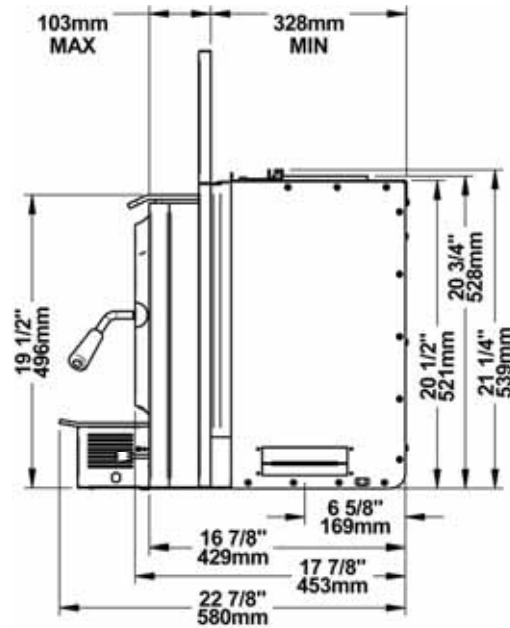

WOOD INSERT

Archway 1700

Features

- Simple Operation
- Easy to Maintain
- EPA 2020 Certified
- Limited Lifetime Warranty
- Multiple Design Options
- Includes Blower

Specifications

- Heating Area 500-1,800 sq. ft.
- Burn Time 6 hours
- Maximum Heat Output 65,000 BTUs
- Maximum Log Length 18 in.
- Firebox Size 1.9 cu. ft.
- Min Fireplace 21 1/2" H, 27 1/2" W, x 12 5/8"

Options & Accessories

- 3 Surround Options (Requires 1)
 - 29" x 44"
 - 32" x 50"
- 2 Door Options (Requires 1)
 - Nickel Door Overlay
 - Black Door Overlay
- Accessories
 - Fresh Air Intake Kit
 - Fire Screen

Archway 1700

DIMENSIONS

MINIMUM OPENING DIMENSIONS

ARCHWAY 1700				
	A	B	C	D
US	21 1/2"	27 1/2"	12 7/8"	27 1/2"
Canada	21 1/2"	27 1/2"	12 7/8"	27 1/2"

LIMITED LIFETIME: Combustion chamber (welds only) and cast iron door frame, Ceramic Glass, Plating (manufacture defect), step top. LIMITED 7 YEAR: Surrounds, heat shields, ash drawer, pedestal, C-Cast Baffle, secondary air tubes, deflectors and supports. LIMITED 5 YEAR: Handle assembly, glass retainers, air control mechanism, removable carbon steel combustion chamber components. LIMITED 2 YEAR: Standard and optional blower, heat sensors, switches, rheostat, wiring and electronics. LIMITED 1 YEAR: Paint peeling, gaskets, insulation, ceramic fiber blankets, fire bricks and other options. LIMITED 90 DAY: All parts replaced under warranty.