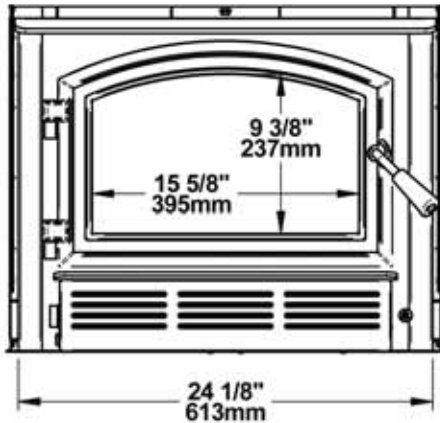

WOOD INSERT

Archway 1700

Features

- Simple Operation
- Easy to Maintain
- EPA 2020 Certified
- Limited Lifetime Warranty
- Multiple Design Options
- Includes Blower

Specifications

- Heating Area 500-1,800 sq. ft.
- Burn Time 6 hours
- Maximum Heat Output 65,000 BTUs
- Maximum Log Length 18 in.
- Firebox Size 1.9 cu. ft.
- Min Fireplace 21 1/2" H, 27 1/2" W, x 12 5/8"

Options & Accessories

- 3 Surround Options (Requires 1)
 - 29" x 44"
 - 32" x 50"
- 2 Door Options (Requires 1)
 - Nickel Door Overlay
 - Black Door Overlay
- Accessories
 - Fresh Air Intake Kit
 - Fire Screen

Archway 1700

DIMENSIONS

MINIMUM OPENING DIMENSIONS

ARCHWAY 1700				
	A	B	C	D
US	21 1/2"	27 1/2"	12 7/8"	27 1/2"
Canada	21 1/2"	27 1/2"	12 7/8"	27 1/2"

LIMITED LIFETIME: Combustion chamber (welds only) and cast iron door frame, Ceramic Glass, Plating (manufacture defect), step top. LIMITED 7 YEAR: Surrounds, heat shields, ash drawer, pedestal, C-Cast Baffle, secondary air tubes, deflectors and supports. LIMITED 5 YEAR: Handle assembly, glass retainers, air control mechanism, removable carbon steel combustion chamber components. LIMITED 2 YEAR: Standard and optional blower, heat sensors, switches, rheostat, wiring and electronics. LIMITED 1 YEAR: Paint peeling, gaskets, insulation, ceramic fiber blankets, fire bricks and other options. LIMITED 90 DAY: All parts replaced under warranty.