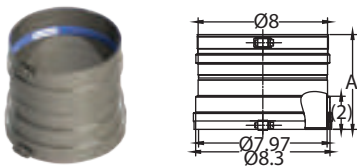

8" Fulton EDR 2000 to 8" FasNSeal Appliance Adapter

SIZE	ORDER #	STOCK #	A
8"	FSA-FULTEDR-8FNSF	810010021	5.9"