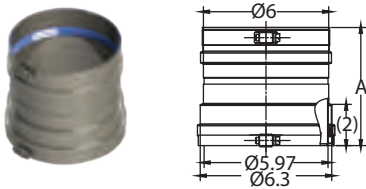

6" Fulton EDR 750-1500 to 6" FasNSeal Appliance Adapter

SIZE	ORDER #	STOCK #	A
6"	FSA-FULTEDR-6FNSF	810010020	5.9"