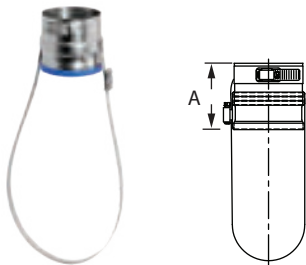

Weil McLain GV Model Appliance Adapter

SIZE	ORDER #	STOCK #	A
3"	FSA-WEIL-GV3	810004070	4 1/2"

Weil McLain Tee Appliance Adapter

SIZE	ORDER #	STOCK #	A	B
3"	FSA-WEIL-GVTEE3	810004071	5"	7 3/16"

Weil McLain CG Series & Williamson Thermoflow GWI Series Appliance Adapter

SIZE	ORDER #	STOCK #	A
3"	FSA-WM-CG3	810004072	3"

Fulton Muffler Inlet Muffler

SIZE	ORDER #	STOCK #	A
4"	FSAAM4	810004077	5 9/16"
6"	FSAAM6	810004078	5 9/16"

Female-To-Male Jeremias Muffler

SIZE	ORDER #	STOCK #	A
7"	FSA-180F-7M	810004079	5 1/2"