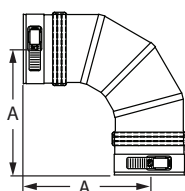

Aerco International Appliance Adapter

SIZE	ORDER #	STOCK #	A
6"	FSA-AE6	810004022	11 1/8"
8"	FSA-AE8	810004023	11 1/8"

Laars Endurance Series Appliance Adapter

SIZE	ORDER #	STOCK #	A
3"	FSA-B3	810004024	4 4/5"
4"	FSA-B4	810004025	4 4/5"

Elbow Appliance Adapter

SIZE	ORDER #	STOCK #	A
3"	FSA-ELB3	810004026	6 1/2"
4"	FSA-ELB4	810004027	6 1/5"

Fulton Boiler Appliance Adapter

SIZE	ORDER #	STOCK #	A
4"	FSA-F4	810004028	4 9/10"
6"	FSA-F6	810004029	4 9/10"