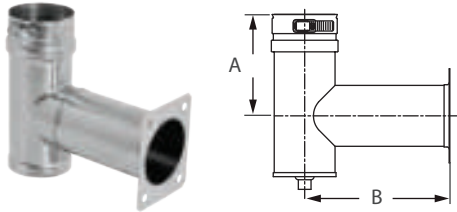

Weil McLain Tee Appliance Adapter

SIZE	ORDER #	STOCK #	A	B
3"	FSA-WEIL-GVTEE3	810004071	5"	7 3/16"