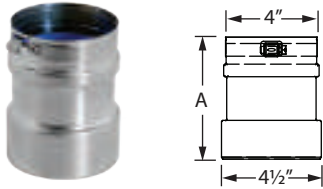

4" PVC to 4" FasNSeal Appliance Adapter

SIZE	ORDER #	STOCK #	A
4"	FSA-4PVC-4FNS	810004019	5 1/2"