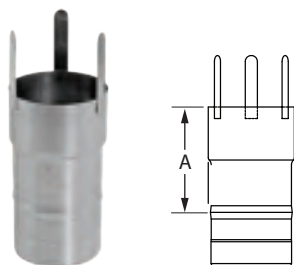

Slantfin Concept & New Yorker PVC Series Termination Appliance Adapter

SIZE	ORDER #	STOCK #	A
3"	FSA-NYV3	810004050	4"