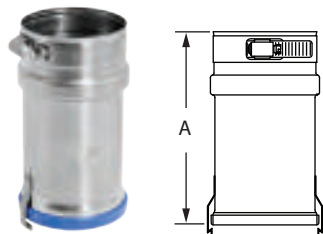

Dunkirk XEB Series & Pennco FSB Series Appliance Adapter

SIZE	ORDER #	STOCK #	A
3"	FSAMETEK3	810004048	6"