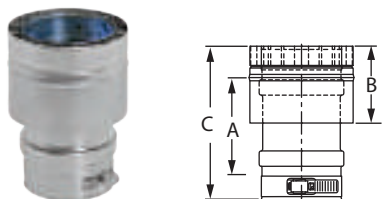

Universal Appliance Adapter w/ Condensate Drain

SIZE	ORDER #	STOCK #	A	B
3"	FSAAUCD03	810007011	7 7/16"	5/8"
4"	FSAAUCD04	810003968	7 7/16"	5/8"

Universal Appliance Adapter w/ Condensate Drain and Back Flow Preventer

SIZE	ORDER #	STOCK #	A	B
4"	FSAAUCDBFP04	810003969	11"	5/8"

W2 Appliance Adapter

SIZE	ORDER #	STOCK #	A	B	C
3"	W2-AA3	810003994	4 4/5"	3"	6"
4"	W2-AA4	810003996	4 4/5"	3"	6"
5"	W2-AA5	810003998	4 4/5"	3"	6"
6"	W2-AA6	810004000	4 4/5"	3"	6"
7"	W2-AA7	810004002	4 4/5"	3"	6"
8"	W2-AA8	810004005	4 4/5"	3"	6"
9"	W2-AA9	810004006	4 4/5"	3"	6"
10"	W2-AA10	810004008	4 4/5"	3"	6"
12"	W2-AA12	810004010	4 4/5"	3"	6"
14"	W2-AA14	810004012	4 4/5"	3"	6"
16"	W2-AA16	810004014	4 4/5"	3"	6"