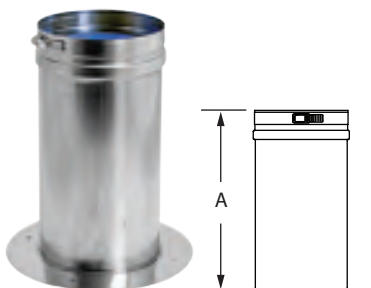

Aerco International Appliance Adapter

SIZE	ORDER #	STOCK #	A
6"	FSA-AE6	810004022	11 1/8"
8"	FSA-AE8	810004023	11 1/8"