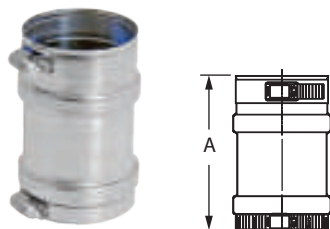

De Dietrich GT Series Appliance Adapter

SIZE	ORDER #	STOCK #	A
7"	FSAAU7	810003977	5 3/5"
8"	FSAAU8	810003980	5 3/5"
10"	FSAAU10	810003984	5 3/5"
12"	FSAAU12	810003987	5 3/5"