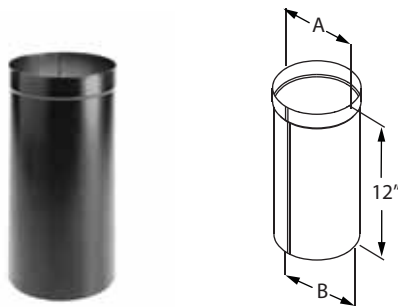

DuraBlack Oval-To-Round Adapter

Connects to the oval flue outlet of the appliance. Must be field ovalized.

SIZE	6"	7"	8"
A	6 1/8"	7 1/8"	8 1/8"
B	5 15/16"	6 15/16"	7 15/16"
ORDER #	6DBK-ADOR	7DBK-ADOR	8DBK-ADOR
STOCK #	810000977	810000993	810001014