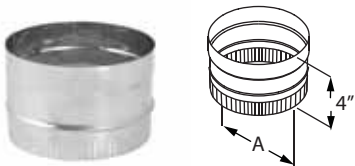

DuraBlack SS Stovetop Adapter

Use to adapt DuraBlack stovepipe to appliance flue outlet.

SIZE	6"	8"
A	5 15/16"	7 15/16"
ORDER #	6DBK-ADSS	8DBK-ADSS
STOCK #	810000980	810001017