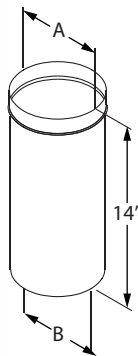

DuraBlack Slip Connector

Use to adapt DuraBlack pipe to ceiling support box or finishing collar. Adds 3" - 13" of length to rigid pipe. Allows drip-free installation without cutting the pipe. Can be used in line to create a telescoping combination when used with a straight length of pipe. Requires screws.

SIZE	10"
A	10 3/16"
B	9 15/16"
ORDER #	10DBK-SC
STOCK #	810001019