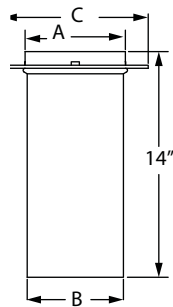

DuraBlack Slip Connector w/ Trim

Used to adapt DuraBlack pipe to 6" - 8" Ceiling Support Box, including DuraTech, and DuraPlus. The Slip connector can also be added to 6" - 8" DuraTech finishing collar. Adds 3"-13" of length to rigid pipe. Provides a strong mechanical connection.

Note: When installed with DuraTech Premium or DuraTech Canada, do not use trim collar.

SIZE	6"	7"	8"
A	6 1/4"	7 1/4"	8 1/4"
B	5 15/16"	6 15/16"	7 15/16"
C	9"	11"	11"
ORDER #	6DBK-SC	7DBK-SC	8DBK-SC
STOCK #	810000957	810000983	810000997