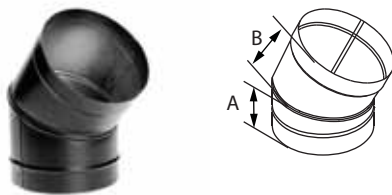

DuraBlack 45° Elbow

Offsets obstructions as needed. Elbows angles are now adjustable. Adjustable elbows are manufactured drip free so creosote travels back to the stove as intended.

SIZE	6"	7"	8"	10"
A	4"	4"	4 1/2"	4 1/2"
B	3 1/2"	3 3/8"	4 1/2"	3 5/8"
ORDER #	6DBK-E45	7DBK-E45	8DBK-E45	10DBK-E45
STOCK #	810000972	810000989	810001009	810001025