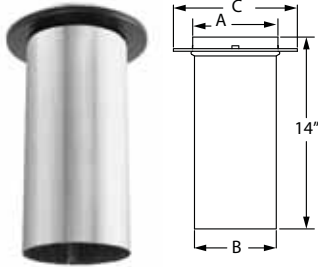

DuraBlack® Stainless Steel - Single-Wall Stovepipe

DuraBlack SS Slip Connector w/ Trim

Use to adapt DuraBlack pipe to ceiling support box or finishing collar. Adds 3" - 13" of length to rigid pipe. Allows drip-free installation without cutting the pipe. Can be used in line to create a telescoping combination when used with a straight length of pipe.

Note: When installed with DuraTech Premium or DuraTech Canada, do not use trim collar.

SIZE	6"	8"
A	6 $\frac{3}{16}$"	8 $\frac{3}{16}$"
B	5 $\frac{15}{16}$"	7 $\frac{15}{16}$"
ORDER #	6DBK-SCSS	8DBK-SCSS
STOCK #	810000958	810000998