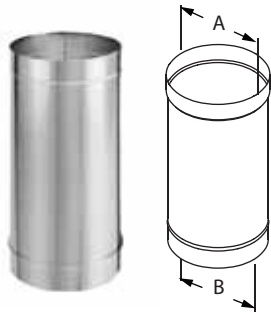

DuraBlack SS Single-Wall Pipe

Use for a single-wall connector pipe. Requires 18" clearance to combustibles. Subtract 1 1/4" from the length to calculate the installed length.

SIZE		6"	8"
A		6 1/8"	8 1/8"
B		6"	8"
12" LENGTH	ORDER #	6DBK-12SS	8DBK-12SS
	STOCK #	810000964	810001001
24" LENGTH	ORDER #	6DBK-24SS	8DBK-24SS
	STOCK #	810000966	810001003
48" LENGTH	ORDER #	6DBK-48SS	8DBK-48SS
	STOCK #	810000968	810001005