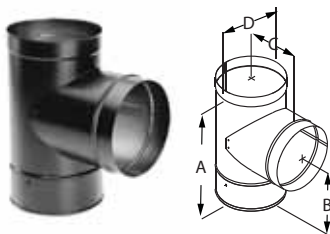

DuraBlack Tee w/ Clean-Out Cap

Use with rear exit appliances and appliances that require a barometric damper.

SIZE	6"	7"	8"	10"
A	10 1/2"	11 1/2"	12 1/2"	14"
B	6 3/8"	7"	7 1/4"	8 1/4"
C	5 3/4"	6"	7"	8"
D	6 1/8"	7 1/8"	8 1/8"	10 1/8"
ORDER #	6DBK-T	7DBK-T	8DBK-T	10DBK-T
STOCK #	810000970	810000991	810001007	810001024