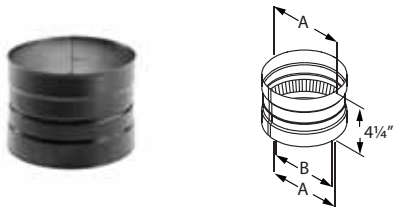

DuraBlack Double-Skirted Stovetop Adapter

Use to adapt DuraBlack stovepipe to appliance flue outlets. Outer wall covers appliance flue outlet.

SIZE	6"	7"	8"	10"
A	6 1/8"	7 1/8"	8 1/8"	10 1/8"
B	5 5/8"	6 5/8"	7 5/8"	9 5/8"
ORDER #	6DBK-ADDB	7DBK-ADDB	8DBK-ADDB	10DBK-ADDB
STOCK #	810000978	810000994	810001015	810001027