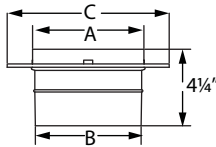

Snap-Lock Adapter w/ Trim

Connects into the ceiling support box or finishing collar and extends down to fit into stovepipe for a drip-free connection to a DuraTech, DuraPlus, or DuraLiner Chimney system. Provides a strong mechanical connection. Adapter will work with all 6"-8" DuraPlus, and 7"-8" DuraTech installations. Adapter will work with 5"-6" DuraTech Ceiling Support Box installations only.

Note: Do not use with DuraTech Premium or DuraTech Canada.

SIZE	5"	6"	7"	8"
A	5 1/4"	6 1/4"	7 1/4"	8 1/4"
B	4 7/8"	5 7/8"	6 7/8"	7 7/8"
C	9"	9"	11"	11"
ORDER #	5DBK-ADSL	6DBK-ADSL	7DBK-ADSL	8DBK-ADSL
STOCK #	810000956	810000961	810000984	810000999