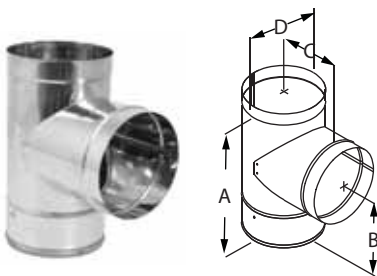

DuraBlack SS Tee w/ Clean-Out Cap

Use with rear exit appliances and appliances that require a barometric damper.

SIZE	6"	8"
A	10 1/2"	12 1/2"
B	6 3/8"	7 1/4"
C	5 3/4"	7"
D	6 1/8"	8 1/8"
ORDER #	6DBK-TSS	8DBK-TSS
STOCK #	810000971	810001008