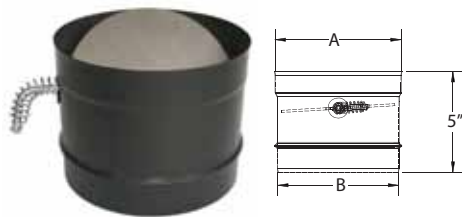

DuraBlack Damper Section

Install at, or close to, the stove outlet in-line. 5" pipe section with the damper pre-installed.

SIZE	6"	7"	8"
ORDER #	6DBK-DS	7DBK-DS	8DBK-DS
STOCK #	810000976	810000992	810001013
A	6 1/8"	7 1/8"	8 1/8"
B	6"	7"	8"