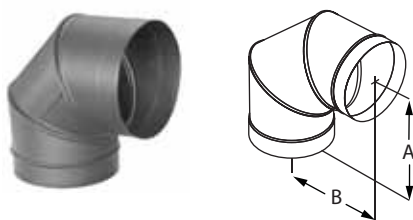

DuraBlack 90° Elbow

Offsets obstructions as needed or to orient the stovepipe horizontally for through the wall installation. Elbows angles are now adjustable. Adjustable elbows are manufactured drip free so creosote travels back to the stove as intended. Not recommended for rear exit appliances.

SIZE	6"	7"	8"	10"
A	6"	6 1/4"	7"	7 1/2"
B	5 3/4"	6 3/4"	7 1/8"	7"
ORDER #	6DBK-E90	7DBK-E90	8DBK-E90	10DBK-E90
STOCK #	810000974	810000990	810001011	810001026