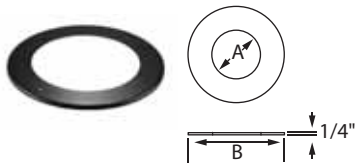

DuraBlack Trim Collar

Use as a decorative Trim Collar for DuraBlack connection to chimney.

SIZE	6"	7"	8"	10"
A	6 1/8"	7 1/8"	8 1/8"	10 1/8"
B	9"	10"	11"	13"
ORDER #	6DBK-TC	7DBK-TC	8DBK-TC	10DBK-TC
STOCK #	810000982	810000996	810001018	810001028