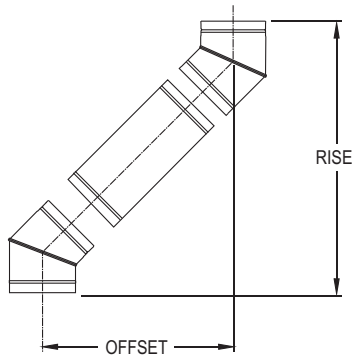

Offset Chart - DuraBlack

SIZE		6" DIAMETER		7" DIAMETER		8" DIAMETER		10" DIAMETER	
Elbow Degrees	Chimney Section	Offset Inches	Rise Inches	Offset Inches	Rise Inches	Offset Inches	Rise Inches	Offset Inches	Rise Inches
45°	0"	4 1/2"	12 1/2"	4 1/2"	14 3/4"	5 1/2"	14 3/4"	5 3/4"	15"
45°	12"	12"	19"	12"	22 1/4"	13 1/4"	22 1/4"	13 1/4"	22 3/4"
45°	24"	20 1/2"	28"	21 1/2"	30 3/4"	21 3/4"	30 3/4"	21 3/4"	31 1/4"
45°	48"	37 1/2"	45"	37 3/4"	47 3/4"	38 3/4"	47 3/4"	--	--
90°	0"	10 1/2"	11 3/4"	12 1/4"	12 1/2"	13"	14 1/4"	14 1/2"	16 3/4"
90°	12"	21 1/4"	11 3/4"	23"	12 1/2"	25 1/2"	14 1/4"	25 1/4"	16 3/4"
90°	24"	33 1/4"	11 3/4"	35"	12 1/2"	37 1/4"	14 1/4"	37 1/4"	16 3/4"
90°	48"	57 1/4"	11 3/4"	59"	12 1/2"	61 1/2"	14 1/4"	--	--