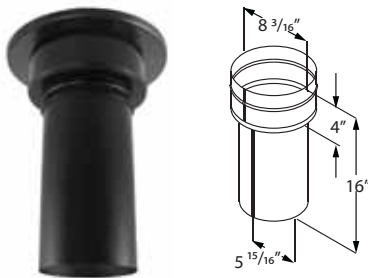

DuraBlack Slip Increaser w/ Trim

Use to adapt from 6" DuraBlack to 8" DuraTech, DuraPlus, or DuraLiner at the ceiling support box or finishing collar. Adds 5" - 15" of length.

Note: When installed with DuraTech Premium or DuraTech Canada, do not use trim collar.

SIZE	6"-8"
ORDER #	6DBK-XS8
STOCK #	810000962