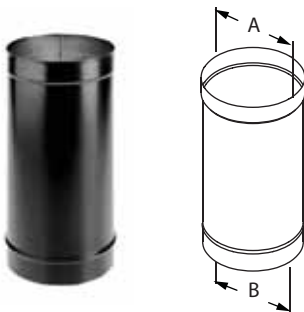

DuraBlack Single-Wall Black Pipe

Use for a single-wall connector pipe. Requires 18" clearance to combustibles. Subtract 1 1/4" from length to calculate the installed length.

SIZE		6"	7"	8"	10"
A		6 1/8"	7 1/8"	8 1/8"	10 1/8"
B		6"	7"	8"	10"
12" LENGTH	ORDER #	6DBK-12	7DBK-12	8DBK-12	10DBK-12
	STOCK #	810000963	810000985	810001000	810001020
24" LENGTH	ORDER #	6DBK-24	7DBK-24	8DBK-24	10DBK-24
	STOCK #	810000965	810000986	810001002	810001021
48" LENGTH	ORDER #	6DBK-48	7DBK-48	8DBK-48	--
	STOCK #	810000967	810000988	810001004	--