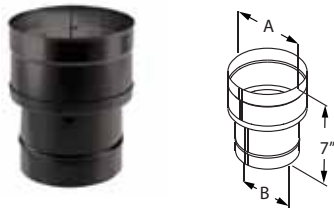

DuraBlack In increaser

Use to increase from a smaller appliance flue outlet to a larger diameter chimney or stovepipe.

SIZE	5"- 6"	6"- 7"	7"- 8"	8"- 10"	9"- 10"
A	6 1/8"	7 1/8"	8 1/8"	10 1/8"	10 1/8"
B	5"	6"	7"	8"	9"
ORDER #	5DBK-X6	6DBK-X7	7DBK-X8	8DBK-X10	9DBK-X10
STOCK #	810000969	810000987	810001006	810001022	810001023