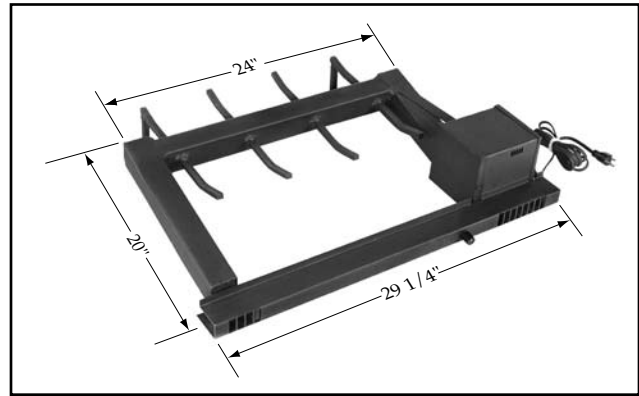

# GAS LOG HEATER

*Heater Discount Applies*

- 25,000 BTU's of Heat Per Hour.
- 60 CFM Blower/Low Profile Motor Box.
- Thermostatically Controlled.
- Turns On Automatically at 110° F and off at 90° F.
- Steel Tubing Warranted for 2 years.
- Holds 16" to 30" Gas Logs (Most mfgs)
- Cord Length equals 8 ft.
- Can only be used with a sand pan type burner.

| PRICE CHART FOR GAS LOG HEATER |                 |       |        |           |
|--------------------------------|-----------------|-------|--------|-----------|
| Model                          | Width           | Depth | Weight | List      |
| GL-2420                        | 24"             | 20"   | 28#    | \$ 533.00 |
| GL-2017                        | 20"             | 17"   | 27#    |           |
| GL-2420LH                      | Left Hand Motor |       | 28#    | \$ 620.00 |
| GL-2017LH                      | Left Hand Motor |       | 27#    |           |

| PRICE CHART FOR GAS LOG HEATER TRIM BAR |                |              |         |
|---|----------------|--------------|---------|
| Model                                   | Finish         | Size         | List    |
| GL-54-A                                 | Antique 3 pc.  | 54" x 1 3/8" | \$65.00 |
| GL-54-B                                 | Polished 3 pc. | 54" x 1 3/8" |         |
| GL-54-ALH Left Hand                     | Antique 3 pc.  | 54" x 1 3/8" |         |
| GL-54-BLH Left Hand                     | Polished 3 pc. | 54" x 1 3/8" |         |

All units come with front rail 1 3/8" high and 51 1/4" wide. Glass door sits on top of front rail and is elevated 1 3/8". If your door is an inside fit, you must have 1" extra depth to accommodate the depth of the grate heater. On left hand motor models the right side of the heater is solid steel (no opening for gas line).