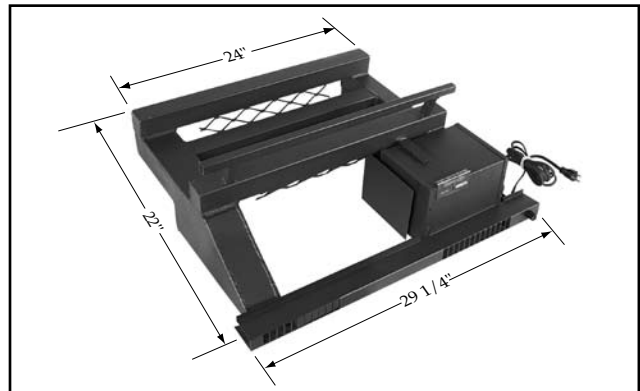

# GAS LOG HEATER

*Heater Discount Applies*

- 25,000 BTU's of Heat Per Hour.
- 60 CFM Blower/Low Profile Motor Box.
- Thermostatically Controlled.
- Turns On Automatically at 110° F and off at 90° F.
- Steel Tubing Warranted for 2 years.
- Holds 16" to 30" Gas Logs (Most mfgs)
- Cord Length equals 8 ft.
- Can only be used with a sand pan type burner.

| PRICE CHART FOR GAS LOG HEATER |                 |       |        |           |
|--------------------------------|-----------------|-------|--------|-----------|
| Model                          | Width           | Depth | Weight | List      |
| GL-2420                        | 24"             | 20"   | 28#    | \$ 533.00 |
| GL-2017                        | 20"             | 17"   | 27#    |           |
| GL-2420LH                      | Left Hand Motor |       | 28#    | \$ 620.00 |
| GL-2017LH                      | Left Hand Motor |       | 27#    |           |

| PRICE CHART FOR GAS LOG HEATER TRIM BAR |                |              |         |
|---|----------------|--------------|---------|
| Model                                   | Finish         | Size         | List    |
| GL-54-A                                 | Antique 3 pc.  | 54" x 1 3/8" | \$65.00 |
| GL-54-B                                 | Polished 3 pc. | 54" x 1 3/8" |         |
| GL-54-ALH Left Hand                     | Antique 3 pc.  | 54" x 1 3/8" |         |
| GL-54-BLH Left Hand                     | Polished 3 pc. | 54" x 1 3/8" |         |

All units come with front rail 1 3/8" high and 51 1/4" wide. Glass door sits on top of front rail and is elevated 1 3/8". If your door is an inside fit, you must have 1" extra depth to accommodate the depth of the grate heater. On left hand motor models the right side of the heater is solid steel (no opening for gas line).