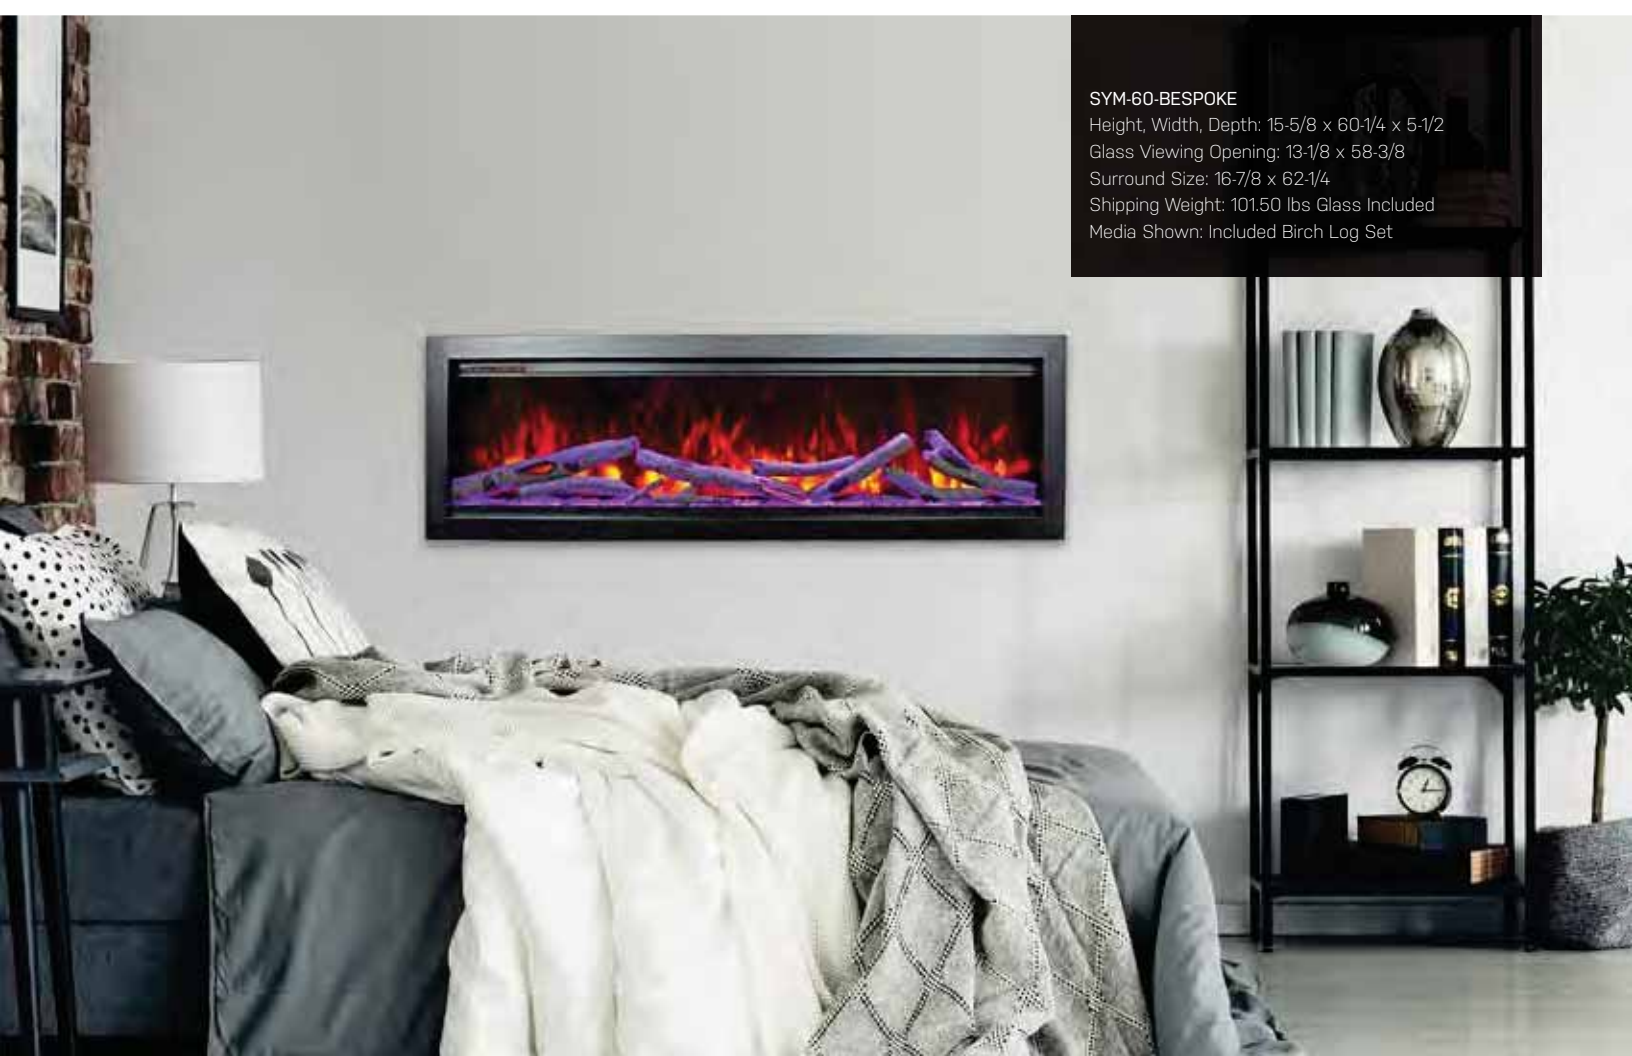

SYM-60-BESPOKE

Height, Width, Depth: 15-5/8 x 60-1/4 x 5-1/2
Glass Viewing Opening: 13-1/8 x 58-3/8
Surround Size: 16-7/8 x 62-1/4
Shipping Weight: 101.50 lbs Glass Included
Media Shown: Included Birch Log Set