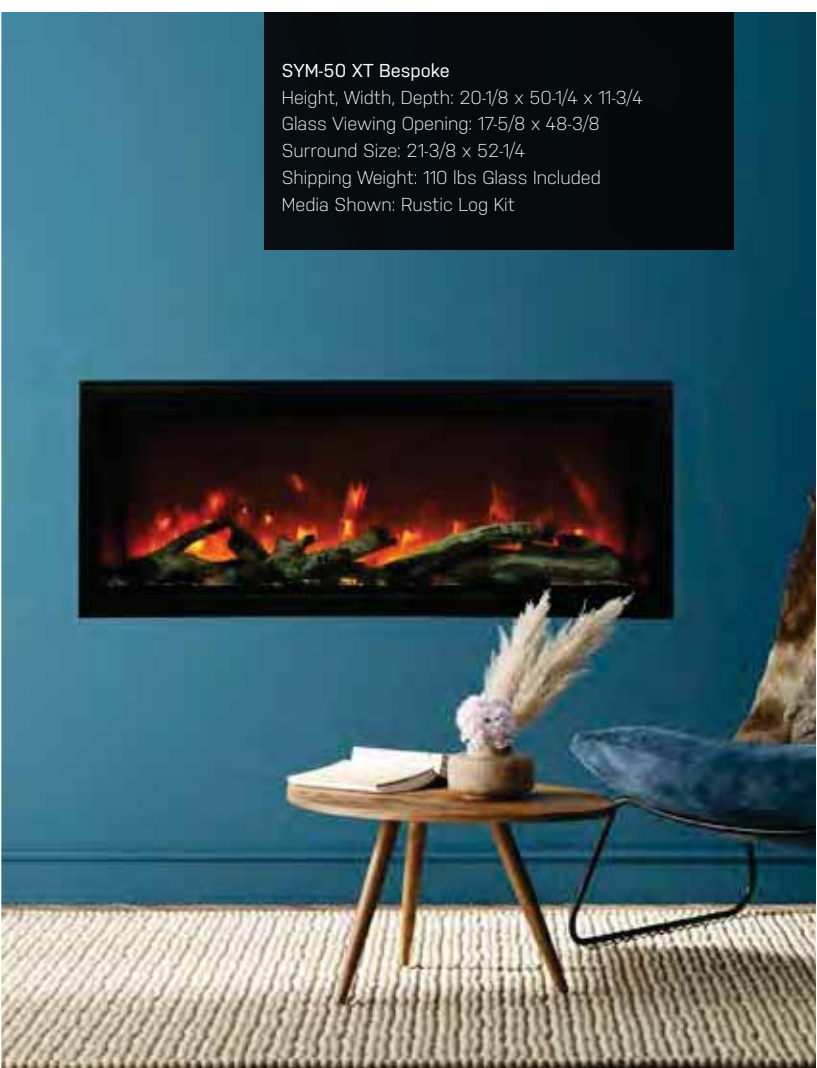

SYM-50 XT Bespoke

Height, Width, Depth: 20-1/8 x 50-1/4 x 11-3/4

Glass Viewing Opening: 17-5/8 x 48-3/8

Surround Size: 21-3/8 x 52-1/4

Shipping Weight: 110 lbs Glass Included

Media Shown: Rustic Log Kit